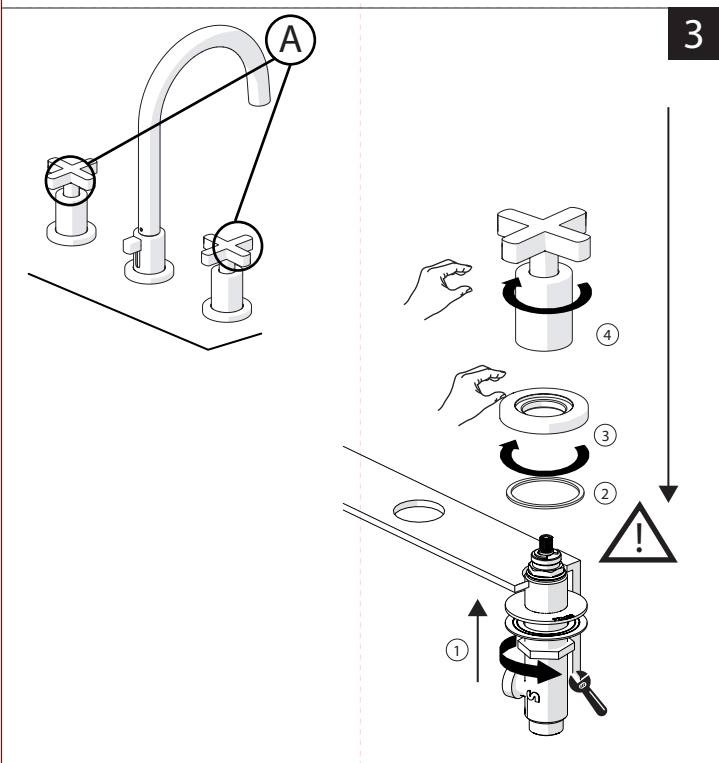

Not included / Non incluso / Non Inclus / Nie zawarty/ No incluido / Nao incluido

1

2

3

4

5

NON FORNITI - NOT PROVIDED
NON INCLUSI - NOT INCLUDED