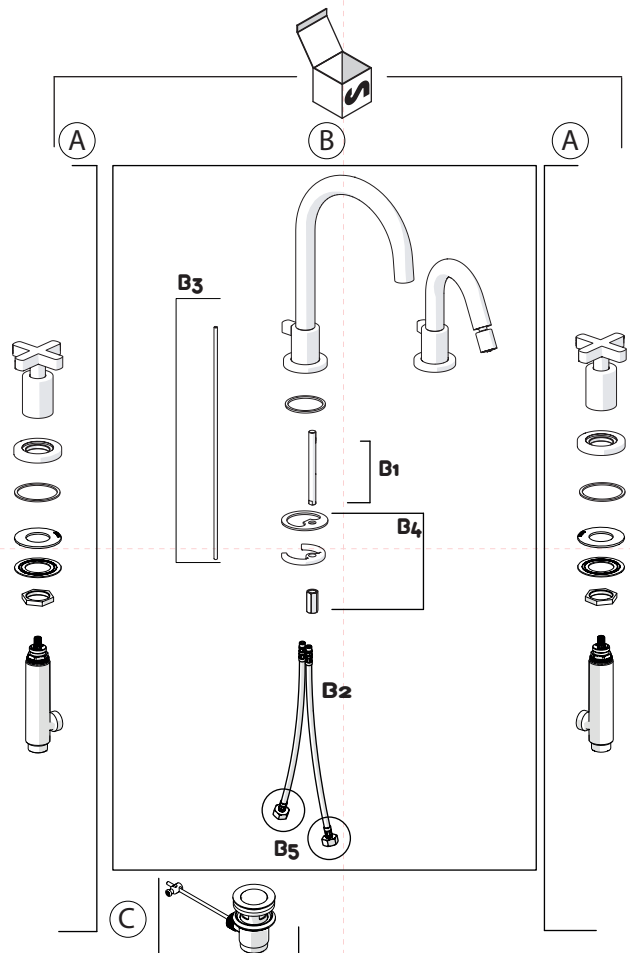

Not included / Non incluso / Non Inclus / Nie zawarty/ No incluido / Nao incluido

1

2