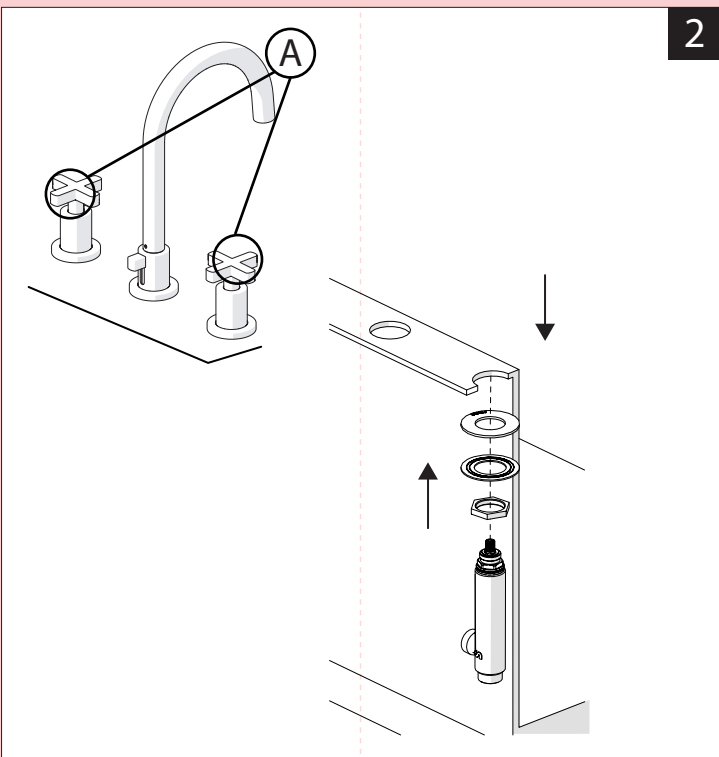

Not included / Non incluso / Non Inclus / Nie zawarty/ No incluido / Nao incluido

1

2