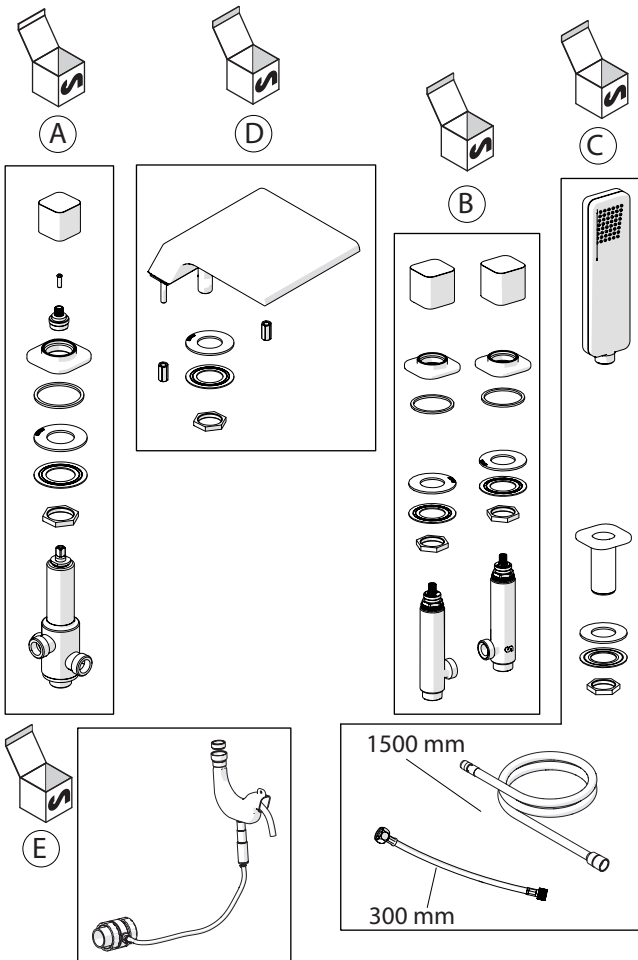

	ACQUA / WATER		ALCOOL		MICROFIBRA / MICROFIBER		SPUGNA / SPONGE		DETERGENTI / DETERGENT
	✓		✓		✓		✗		✗

Not included / Non incluso / Non Inclus / Nie zawarty/ No incluido / Nao incluido

1

5 FORI Ø 30  
5 HOLES

2

FORO BOCCA Ø 35  
SPOUT HOLE

CODICI/CODE:  
WEBK204/LR  
WEBK204/T1LR  
WEBK204/1LR  
WEBK204/1T1LR

4 FORI Ø 30  
4 HOLES

3

4

5

www.grupponobili.it