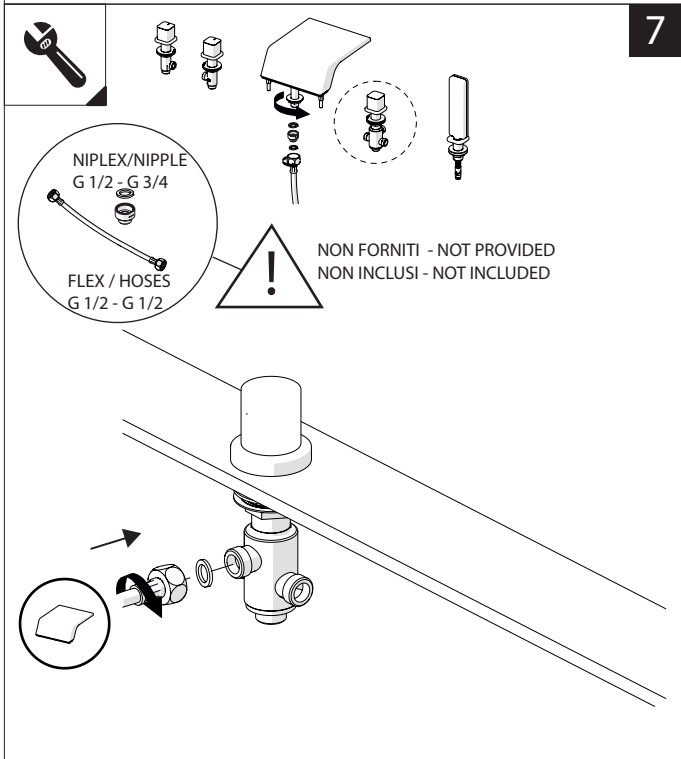

2

FORO BOCCA Ø 35  
SPOUT HOLE

CODICI/CODE:  
WEBK204/LR  
WEBK204/T1LR  
WEBK204/1LR  
WEBK204/1T1LR

4 FORI Ø 30  
4 HOLES

3

4

5

www.grupponobili.it