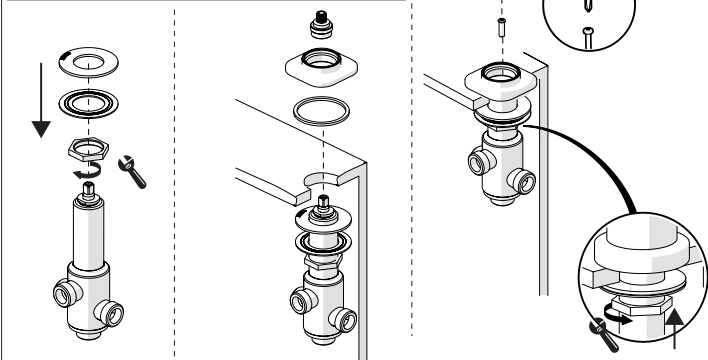

	ACQUA / WATER		ALCOOL		MICROFIBRA / MICROFIBER		SPUGNA / SPONGE		DETERGENTI / DETERGENT
	✓		✓		✓		✗		✗

Not included / Non incluso / Non Inclus / Nie zawarty/ No incluido / Nao incluido

1

5 FORI Ø 30  
5 HOLES

2

FORO BOCCA Ø 35  
SPOUT HOLE

CODICI/CODE:  
WEBK204/LR  
WEBK204/T1LR  
WEBK204/1LR  
WEBK204/1T1LR

4 FORI Ø 30  
4 HOLES

3

4

5

www.grupponobili.it