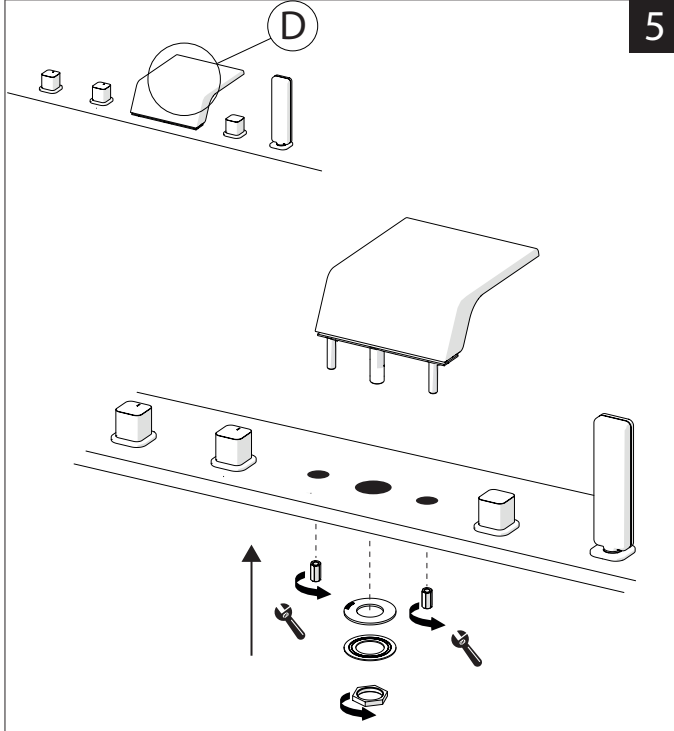

2

FORO BOCCA Ø 35  
SPOUT HOLE

CODICI/CODE:  
WEBK204/LR  
WEBK204/T1LR  
WEBK204/1LR  
WEBK204/1T1LR

4 FORI Ø 30  
4 HOLES

3

4

5

www.grupponobili.it