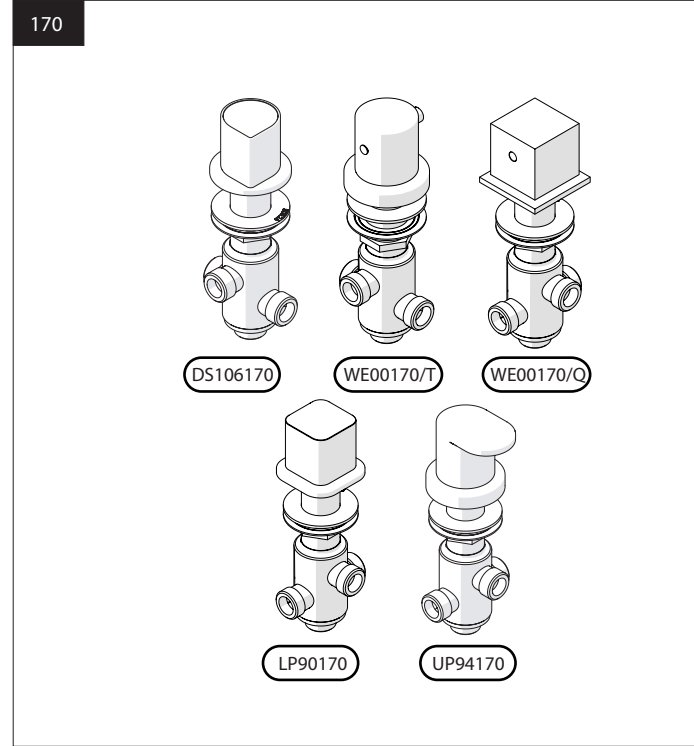

DRESS

PUSH

4

PLUS

CUBE

5

LOOP

PUSH

	ACQUA / WATER		ALCOOL		MICROFIBRA / MICROFIBER		SPUGNA / SPONGE		DETERGENTI / DETERGENT
	✓		✓		✓		✗		✗

Not included / Non incluso / Non Inclus / Nie zawarty/ No incluido / Nao incluido

1

5 FORI Ø 30  
5 HOLES