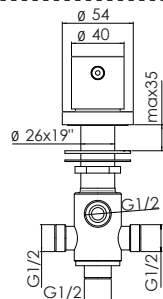

3

4

5

UP

6

EX. PLUS

2

3

DRESS

PUSH

4

PLUS

CUBE

5

LOOP

PUSH

2

FORO BOCCA Ø 35  
SPOUT HOLE

CODICI/CODE:  
WEBK204/LR  
WEBK204/T1LR  
WEBK204/1LR  
WEBK204/1T1LR

4 FORI Ø 30  
4 HOLES

3

4

5

www.grupponobili.it