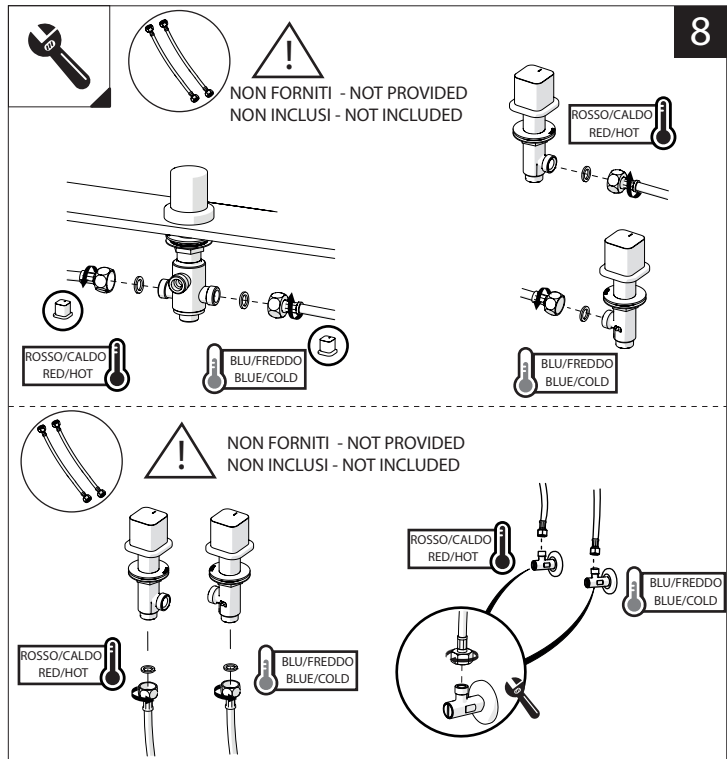

	ACQUA / WATER		ALCOOL		MICROFIBRA / MICROFIBER		SPUGNA / SPONGE		DETERGENTI / DETERGENT
	✓		✓		✓		✗		✗

Not included / Non incluso / Non Inclus / Nie zawarty/ No incluido / Nao incluido

1

5 FORI Ø 30  
5 HOLES

2

FORO BOCCA Ø 35  
SPOUT HOLE

CODICI/CODE:  
WEBK204/LR  
WEBK204/T1LR  
WEBK204/1LR  
WEBK204/1T1LR

4 FORI Ø 30  
4 HOLES

3

4

5

www.grupponobili.it