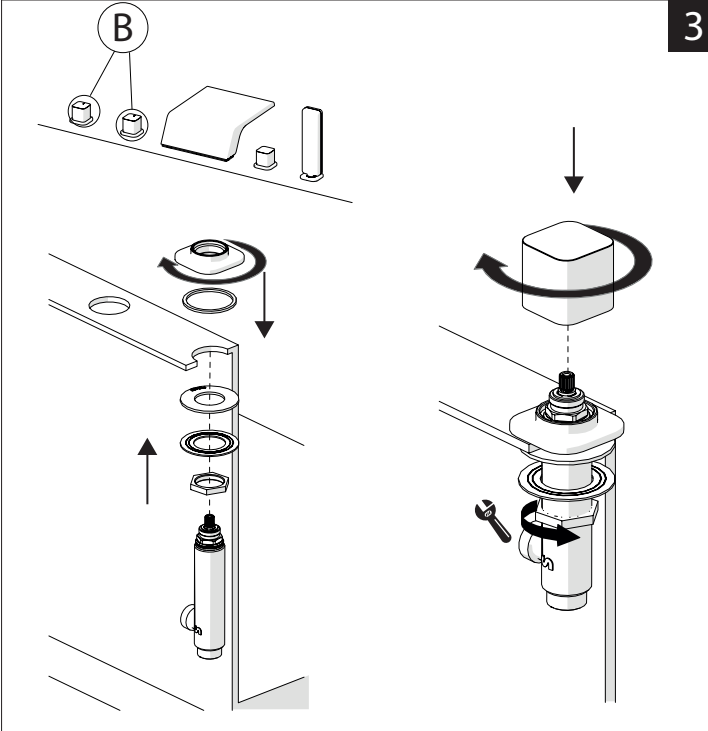

2

FORO BOCCA Ø 35  
SPOUT HOLE

CODICI/CODE:  
WEBK204/LR  
WEBK204/T1LR  
WEBK204/1LR  
WEBK204/1T1LR

4 FORI Ø 30  
4 HOLES

3

4

5

www.grupponobili.it