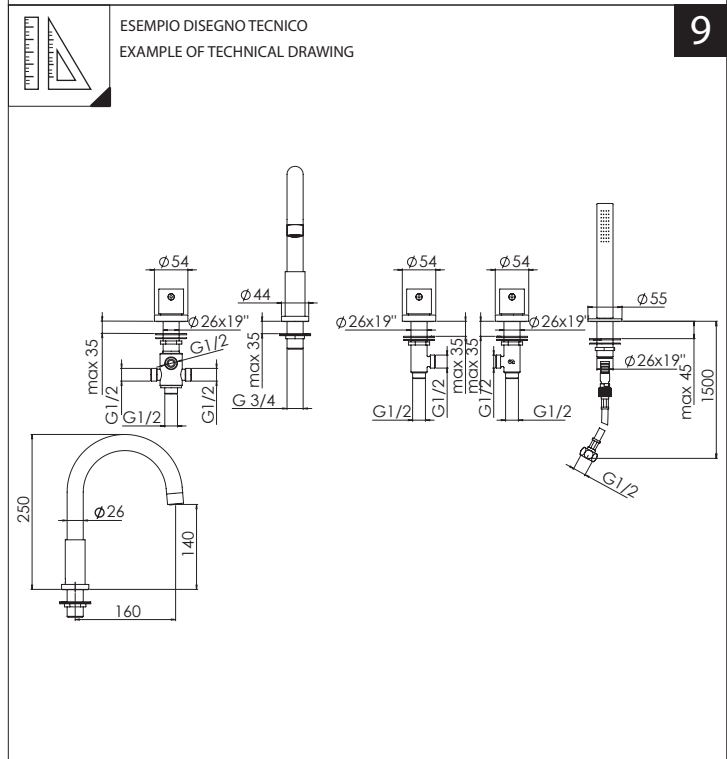

2

FORO BOCCA Ø 35  
SPOUT HOLE

CODICI/CODE:  
WEBK204/LR  
WEBK204/T1LR  
WEBK204/1LR  
WEBK204/1T1LR

4 FORI Ø 30  
4 HOLES

3

4

5

www.grupponobili.it