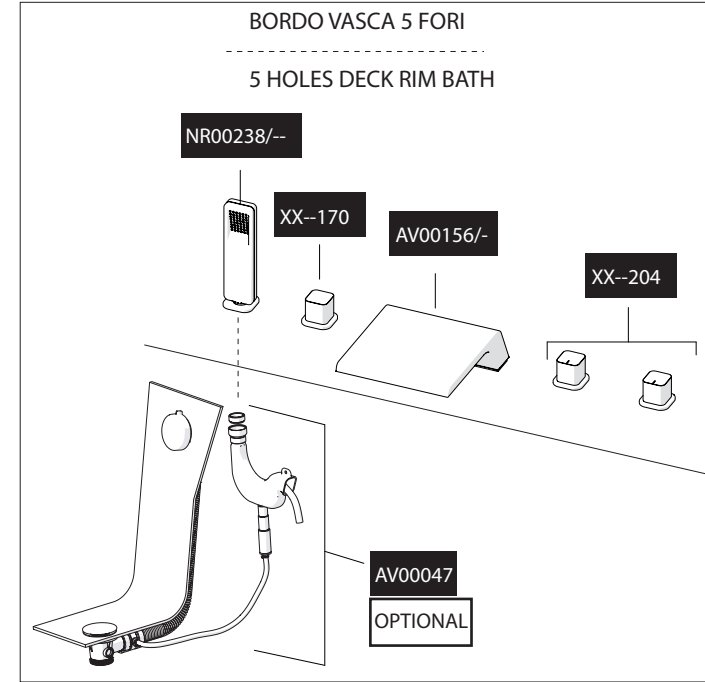

	ACQUA / WATER		ALCOOL		MICROFIBRA / MICROFIBER		SPUGNA / SPONGE		DETERGENTI / DETERGENT
	✓		✓		✓		✗		✗

Not included / Non incluso / Non Inclus / Nie zawarty/ No incluido / Nao incluido

1

5 FORI Ø 30  
5 HOLES

2

FORO BOCCA Ø 35  
SPOUT HOLE

CODICI/CODE:  
WEBK204/LR  
WEBK204/T1LR  
WEBK204/1LR  
WEBK204/1T1LR

4 FORI Ø 30  
4 HOLES

3

4

5

www.grupponobili.it