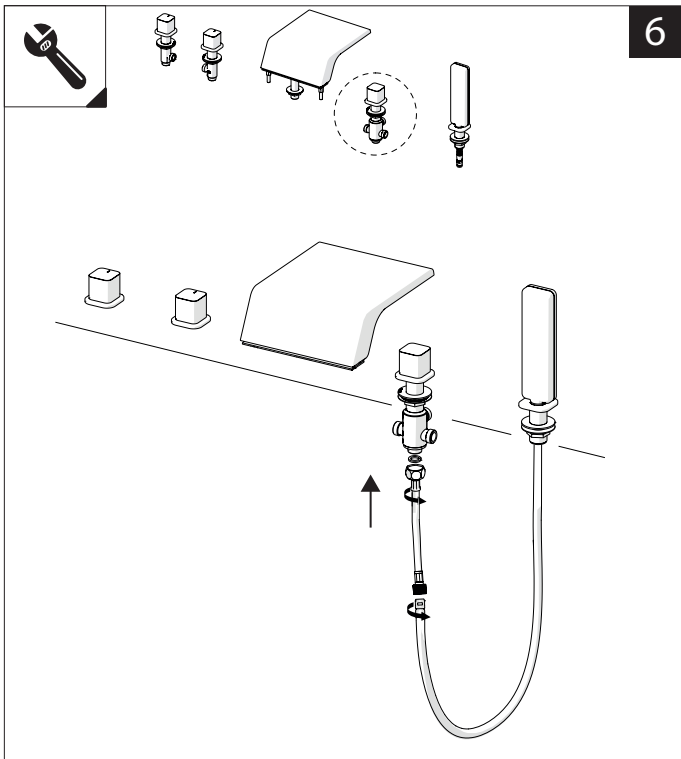

2

FORO BOCCA Ø 35  
SPOUT HOLE

CODICI/CODE:  
WEBK204/LR  
WEBK204/T1LR  
WEBK204/1LR  
WEBK204/1T1LR

4 FORI Ø 30  
4 HOLES

3

4

5

www.grupponobili.it