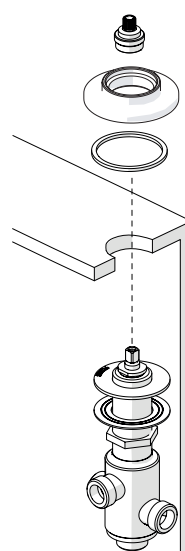

3

4

5

UP

6

EX. PLUS

2

3

DRESS

PUSH

4

PLUS

CUBE

5

LOOP

PUSH

2

FORO BOCCA Ø 35  
SPOUT HOLE

CODICI/CODE:  
WEBK204/LR  
WEBK204/T1LR  
WEBK204/1LR  
WEBK204/1T1LR

4 FORI Ø 30  
4 HOLES

3

4

5

www.grupponobili.it