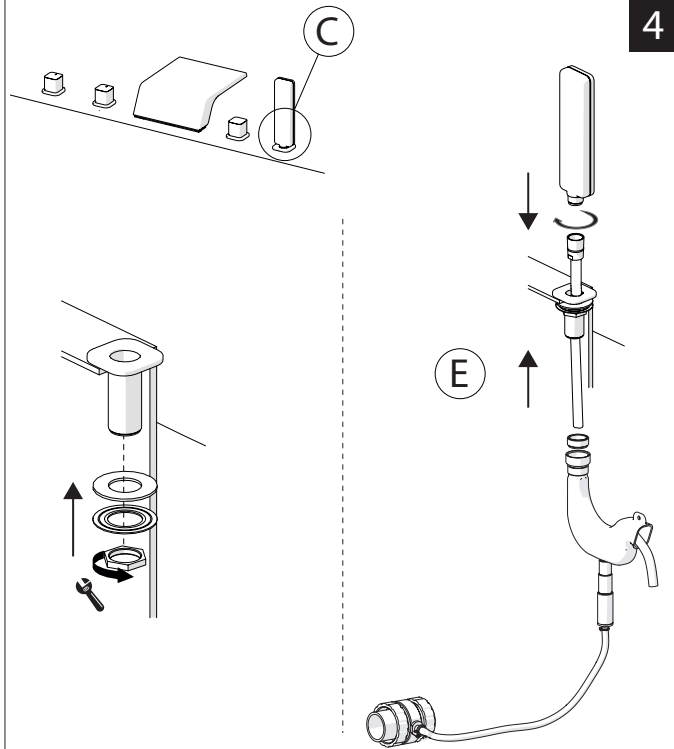

	ACQUA / WATER		ALCOOL		MICROFIBRA / MICROFIBER		SPUGNA / SPONGE		DETERGENTI / DETERGENT
	✓		✓		✓		✗		✗

Not included / Non incluso / Non Inclus / Nie zawarty/ No incluido / Nao incluido

1

5 FORI Ø 30  
5 HOLES

2

FORO BOCCA Ø 35  
SPOUT HOLE

CODICI/CODE:  
WEBK204/LR  
WEBK204/T1LR  
WEBK204/1LR  
WEBK204/1T1LR

4 FORI Ø 30  
4 HOLES

3

4

5

www.grupponobili.it