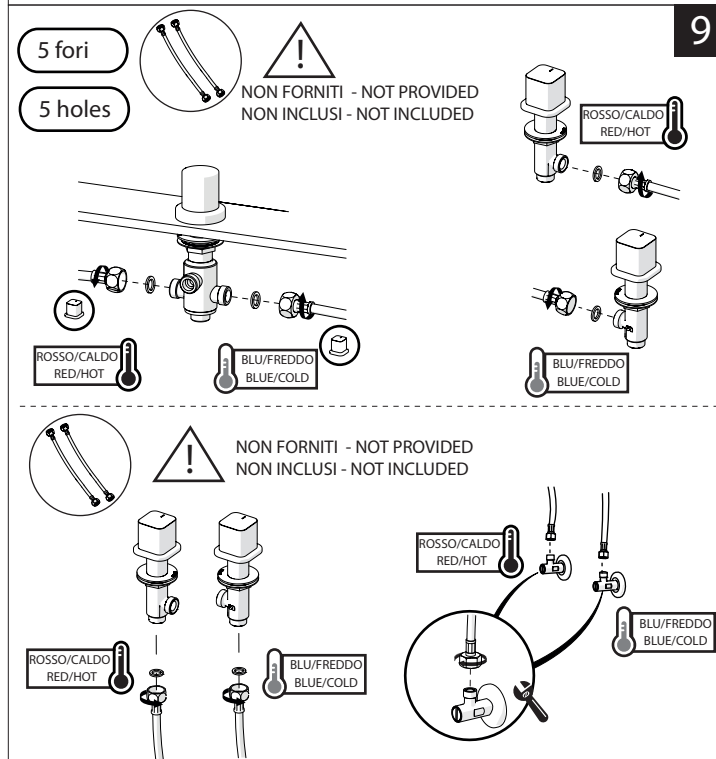

DRESS

PUSH

4

PLUS

CUBE

5

LOOP

PUSH

2

FORO BOCCA Ø 35  
SPOUT HOLE

CODICI/CODE:  
WEBK204/LR  
WEBK204/T1LR  
WEBK204/1LR  
WEBK204/1T1LR

4 FORI Ø 30  
4 HOLES

3

4

5

www.grupponobili.it