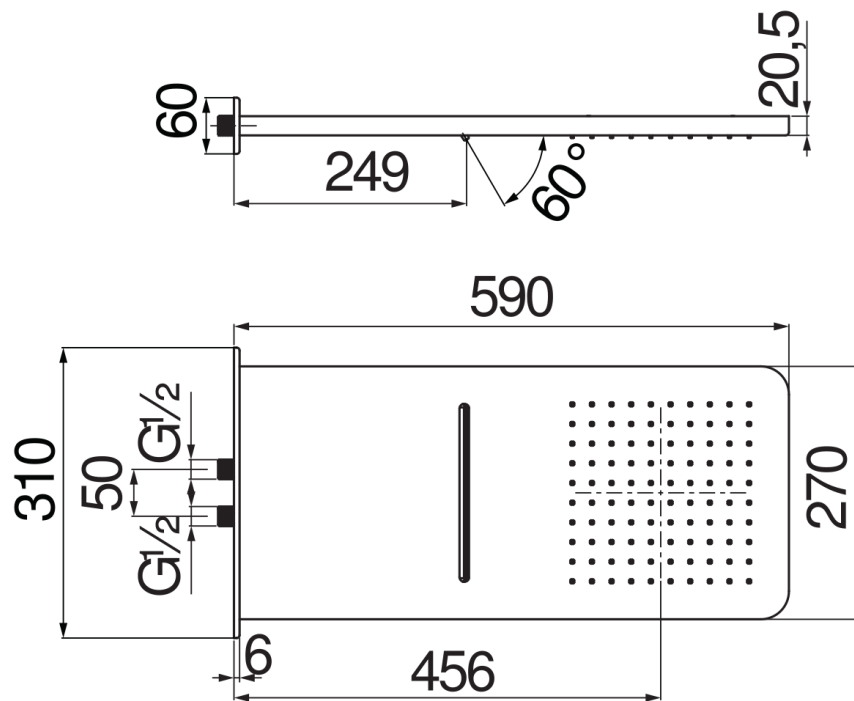

SPECIFICATIONS

Wall-mounted shower head (Inox)

Chrome

Dimensions 590 x 270 mm

2-way inlet

Rain jet

Cascade jet

Packaging: 65 x 37 x 11 cm / 0,02646 m<sup>3</sup> / 3 kg

FLOW RATE DIAGRAM: HOT/COLD WATER