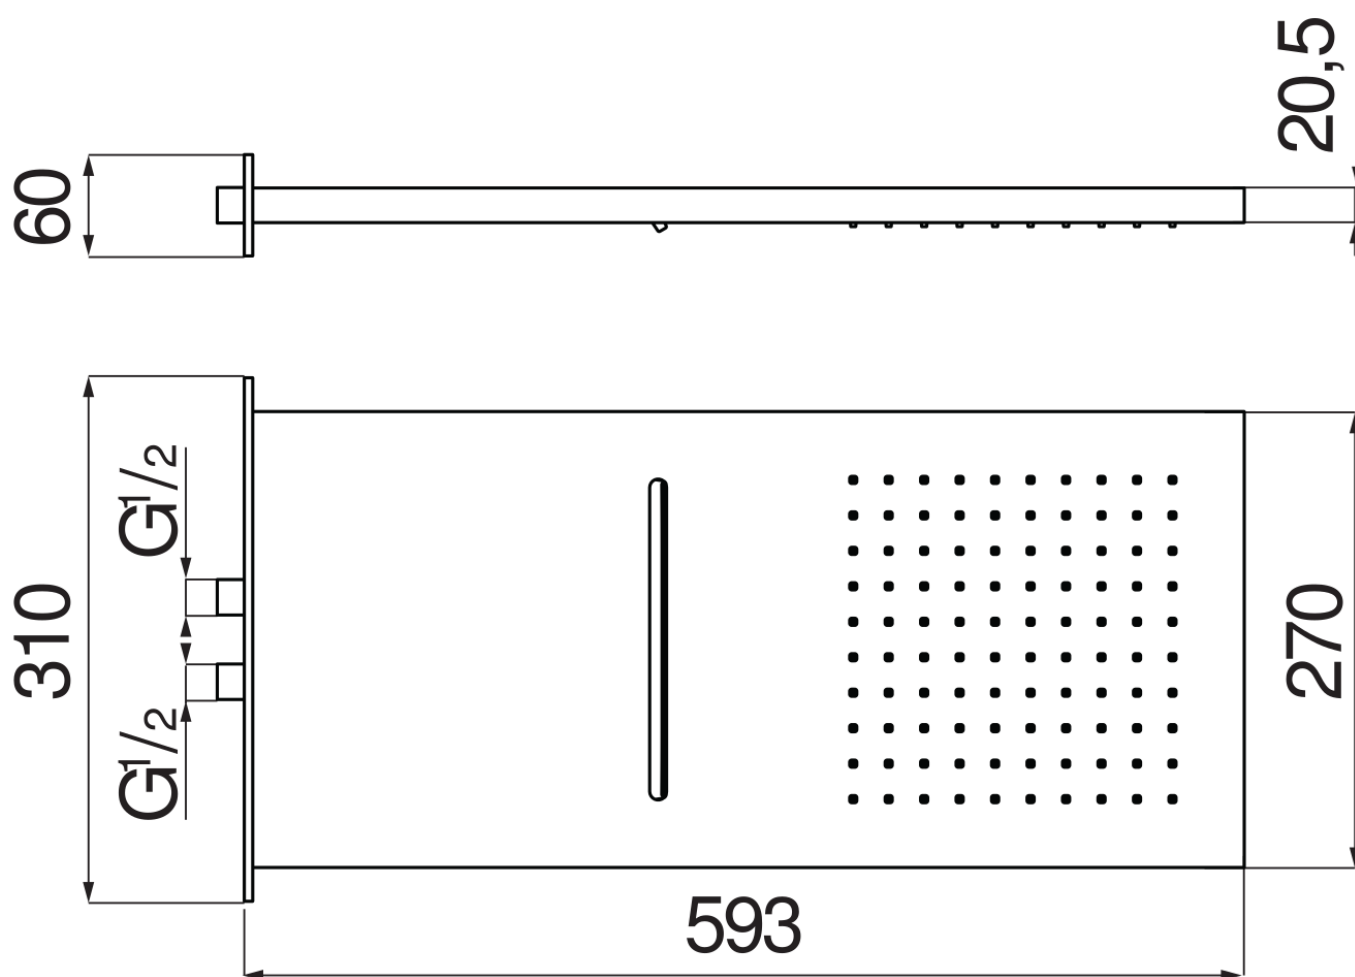

SPECIFICATIONS

2-ways inlet wall-mounted shower head (Inox)

Mora matt

Dimensions 593 x 270 mm

Rain jet, cascade jet

Packaging: 60 x 38 x 11,5 cm / 0,02622 m³ / 7,76 kg

FLOW RATE DIAGRAM: HOT/COLD WATER