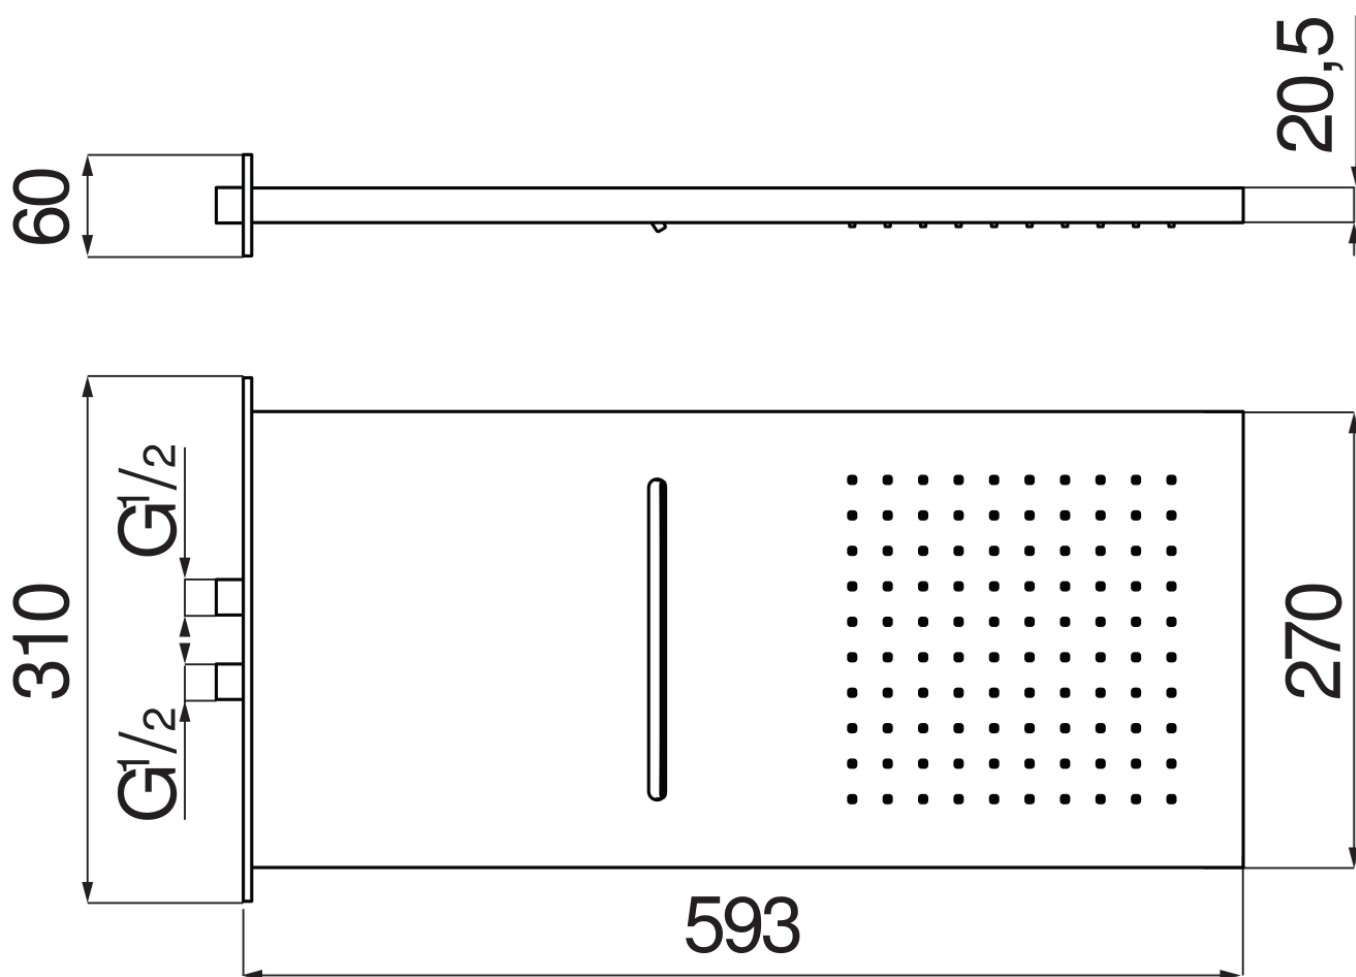

SPECIFICATIONS

2-ways inlet wall-mounted shower head (Inox)

Cromo polished

Dimensions 593 x 270 mm

Rain jet, cascade jet

Packaging: 60 x 38 x 11,5 cm / 0,02622 m³ / 7,76 kg

FLOW RATE DIAGRAM: HOT/COLD WATER