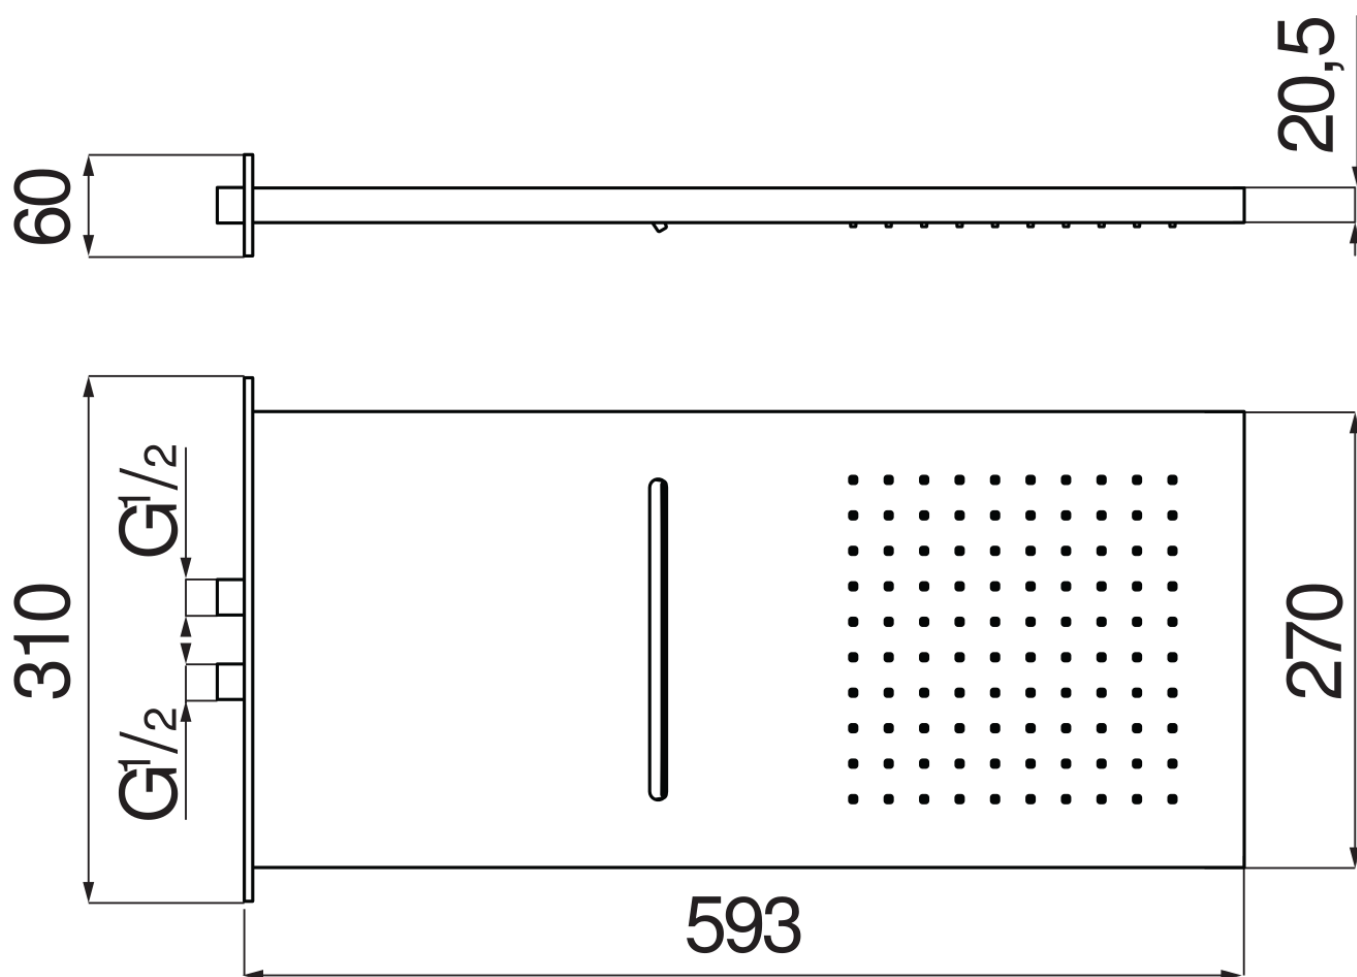

SPECIFICATIONS

2-ways inlet wall-mounted shower head (Inox)

Caffè brushed

Dimensions 593 x 270 mm

Rain jet, cascade jet

Packaging: 60 x 38 x 11,5 cm / 0,02622 m<sup>3</sup> / 7,76 kg

FLOW RATE DIAGRAM: HOT/COLD WATER