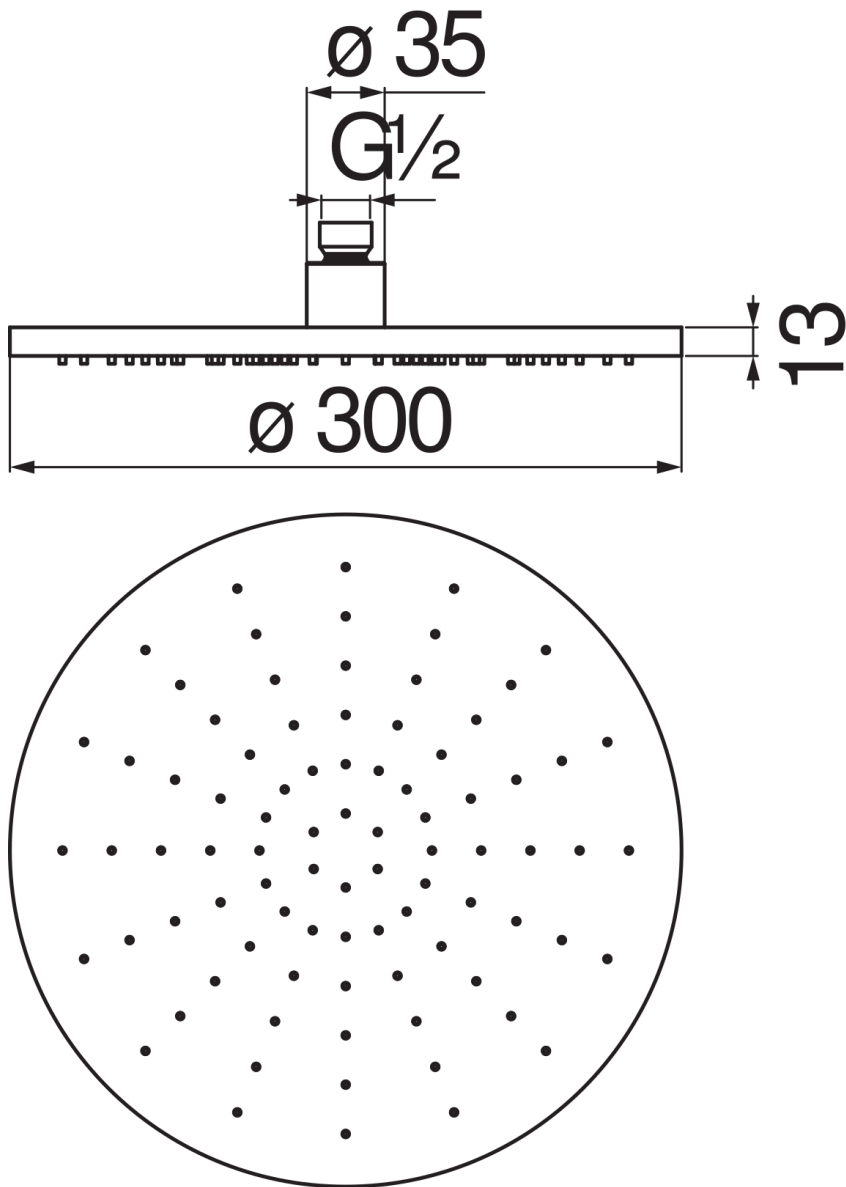

SPECIFICATIONS

Swivel shower head (Abs)

Chrome

Dimension \varnothing 300 mm

Rain jet

Packaging: 32 x 32 x 7,5 cm / 0,00768 m³ / 2,4 kg

FLOW RATE DIAGRAM: HOT/COLD WATER