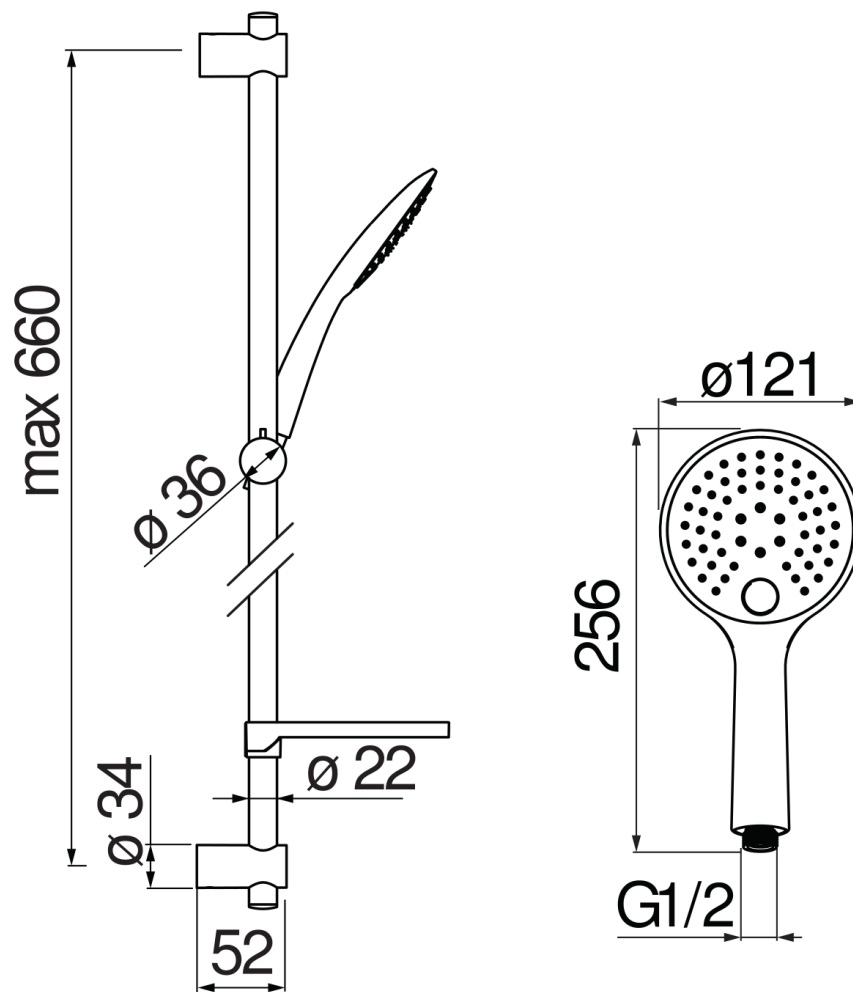

SPECIFICATIONS

Wall rail

Chrome

Adjustable connection

Sliding swivel hand shower support

3-jet hand shower and 150 cm hose

Adjustable and removable shelf

Packaging: 73 x 15 x 6,5 cm / 0,007117 m³ / 1,2 kg

FLOW RATE DIAGRAM: HOT/COLD WATER