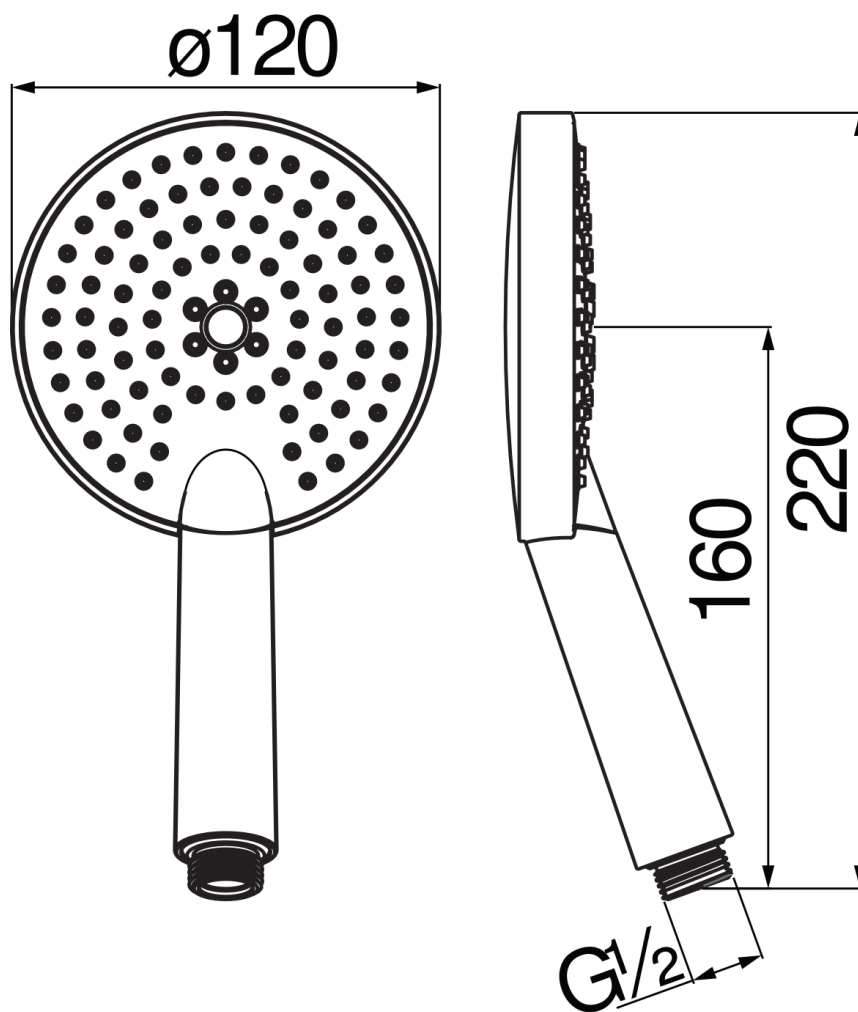

SPECIFICATIONS

3-jet shower head (Abs)

Chrome

ø 1/2" connection

Pushbutton control

Packaging: 26 x 18 x 7 cm / 0,003276 m³ / 0,1 kg

FLOW RATE DIAGRAM: HOT/COLD WATER

FLOW RATE DIAGRAM: MIXED WATER