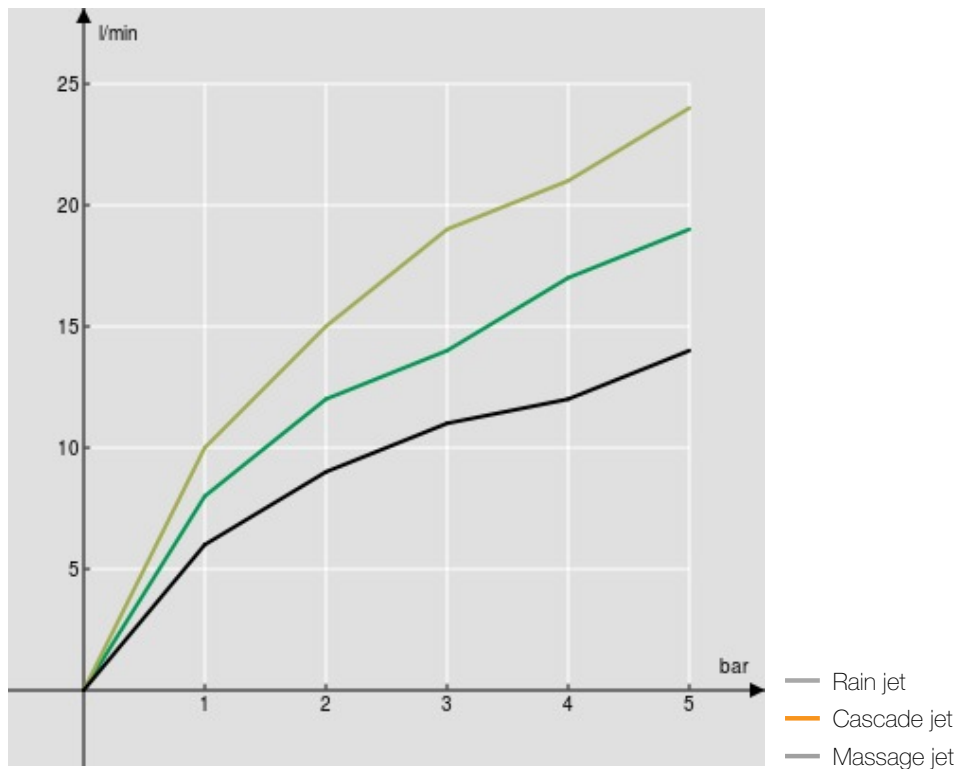

SPECIFICATIONS

3-jet shower head (Abs)

Chrome

ø 1/2" connection

Pushbutton control

Packaging: 26 x 18 x 7 cm / 0,003276 m³ / 0,1 kg

FLOW RATE DIAGRAM: HOT/COLD WATER

FLOW RATE DIAGRAM: MIXED WATER