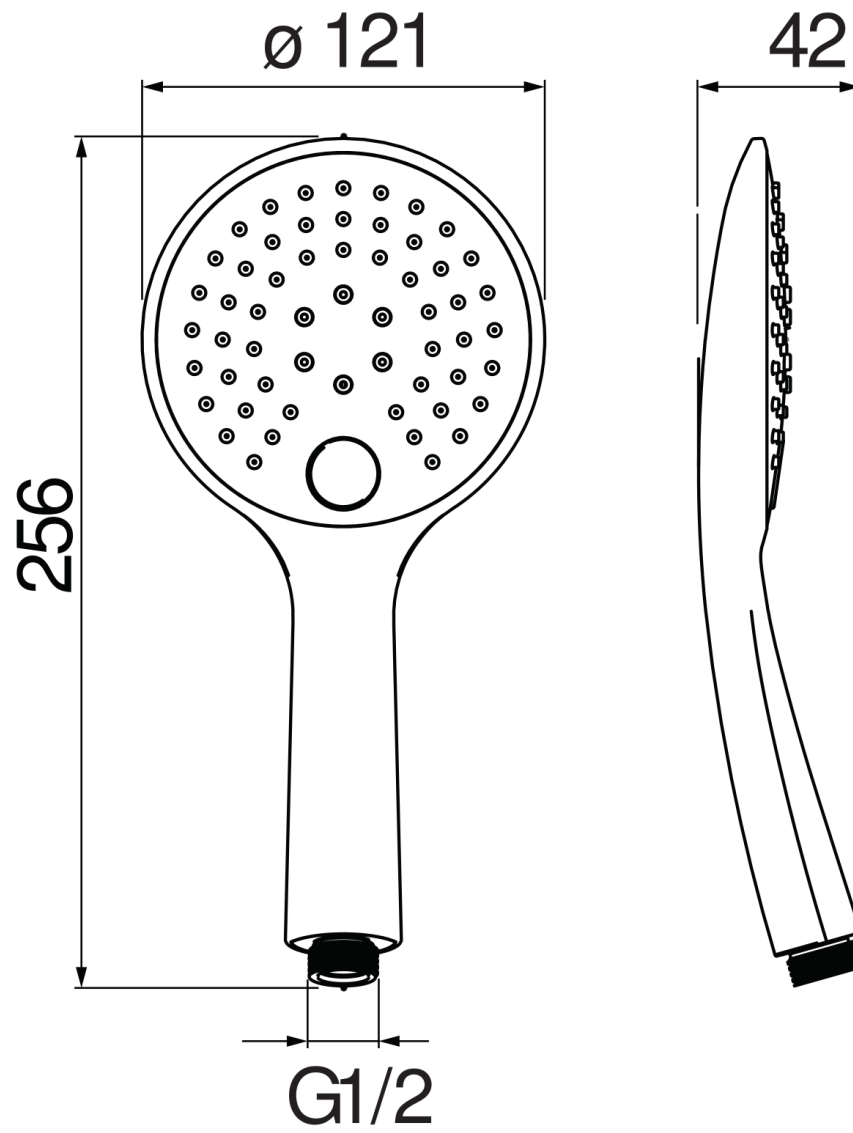

SPECIFICATIONS

3-jet shower head (Abs)

Chrome

ø 1/2" connection

Pushbutton control

Packaging: 40,8 x 7 x 25,5 cm / 0,007282 m³ / 0,1 kg

FLOW RATE DIAGRAM: HOT/COLD WATER