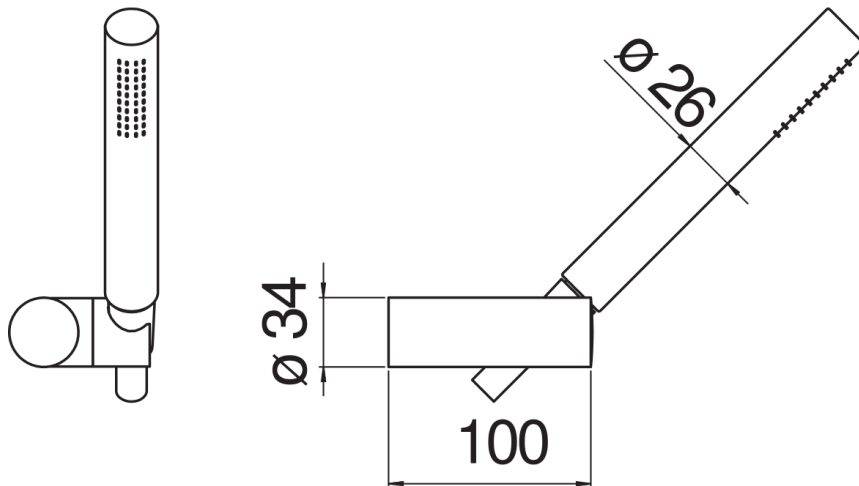

SPECIFICATIONS

Shower set

Polar white

Adjustable hand shower support

Single jet hand shower and 150 cm hose

Packaging: 24 x 25 x 8 cm / 0,0048 m<sup>3</sup> / 0,64 kg

FLOW RATE DIAGRAM: HOT/COLD WATER