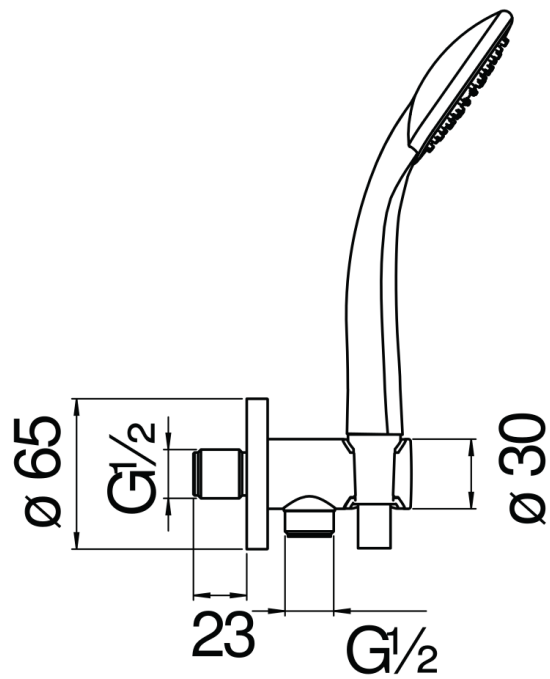

SPECIFICATIONS

Shower set with 1/2" water connection

Chrome

Teflon coated fixed hand shower support

Single jet hand shower and 150 cm hose

Packaging: 24 x 25 x 8 cm / 0,0048 m³ / 0,5 kg

FLOW RATE DIAGRAM: HOT/COLD WATER