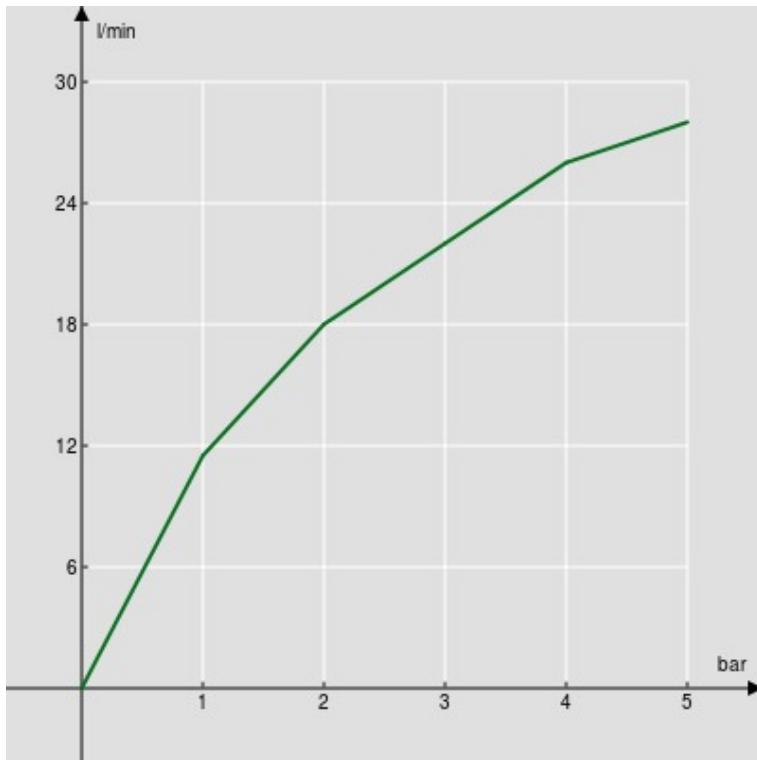

SPECIFICATIONS

Shower set with 1/2" water connection

Chrome

Teflon coated fixed hand shower support

Single jet hand shower and 150 cm hose

Packaging: 24 x 25 x 8 cm / 0,0048 m³ / 0,5 kg

FLOW RATE DIAGRAM: HOT/COLD WATER