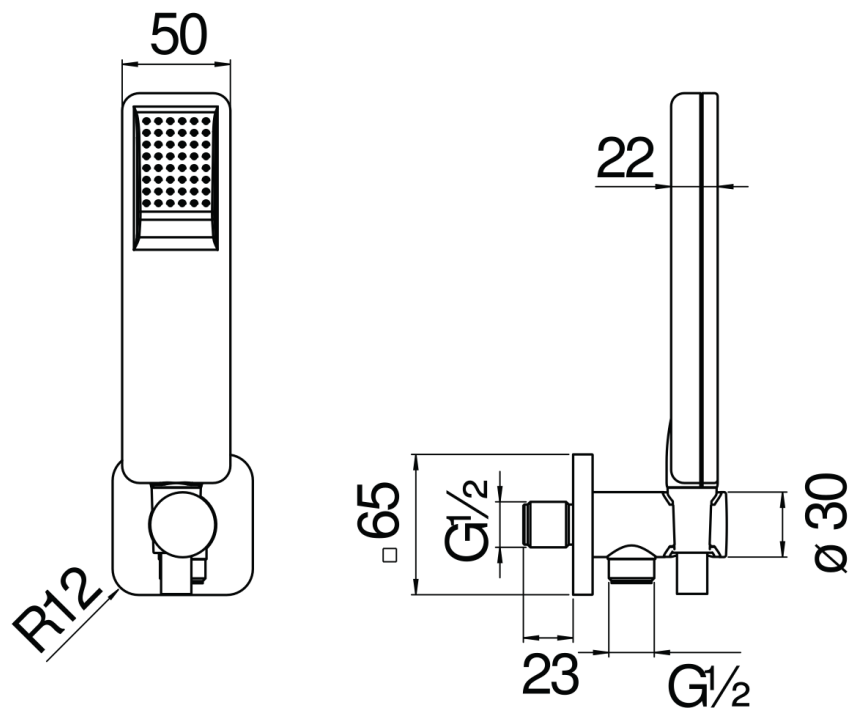

SPECIFICATIONS

Shower set with 1/2" water connection

Chrome

Teflon coated fixed hand shower support

Single jet hand shower and 150 cm hose

Packaging: 24 x 25 x 8 cm / 0,0048 m³ / 0,8 kg

FLOW RATE DIAGRAM: HOT/COLD WATER