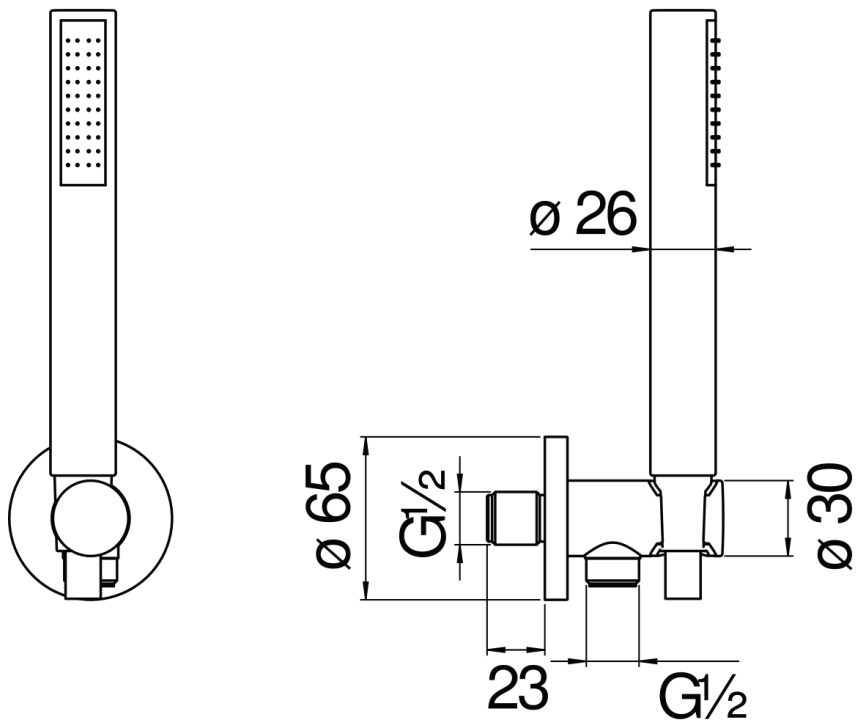

SPECIFICATIONS

Shower set with 1/2" water connection

Velvet black

Teflon coated fixed hand shower support

Single jet hand shower and 150 cm hose

Packaging: 24 x 25 x 8 cm / 0,0048 m³ / 0,8 kg

FLOW RATE DIAGRAM: HOT/COLD WATER