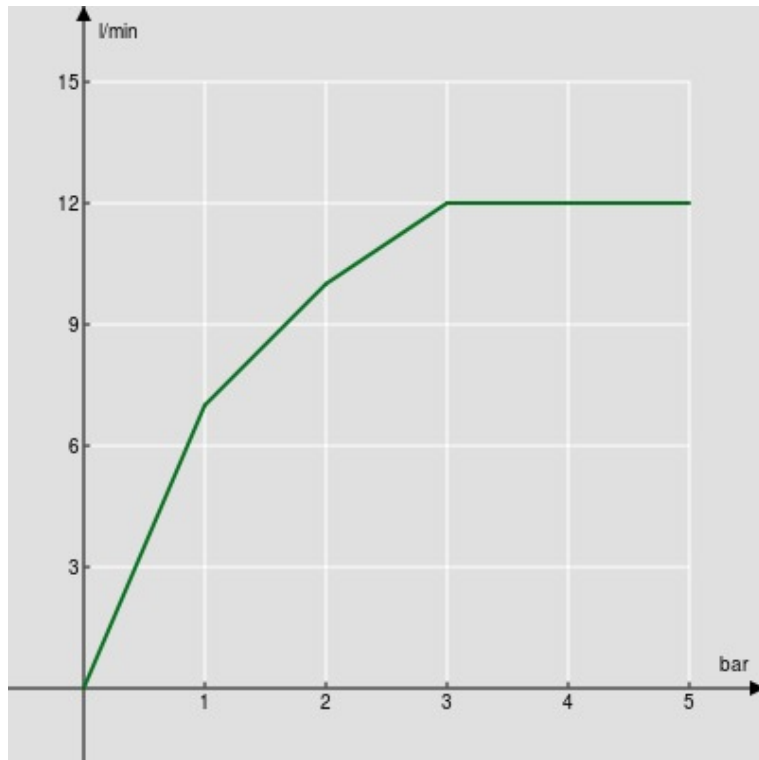

SPECIFICATIONS

Shower set with 1/2" water connection

Chrome

Teflon coated fixed hand shower support

4-jet hand shower and 150 cm hose

Packaging: 24 x 25 x 8 cm / 0,0048 m³ / 1 kg

FLOW RATE DIAGRAM: HOT/COLD WATER

— Hand shower

FLOW RATE DIAGRAM: MIXED WATER

— Hand shower