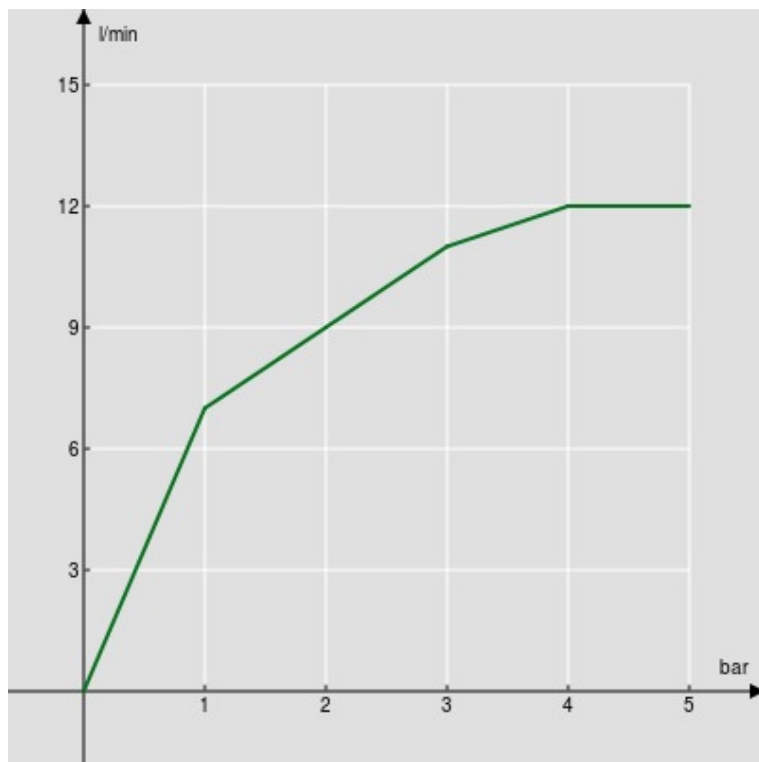

SPECIFICATIONS

Shower set with 1/2" water connection

Chrome

Teflon coated fixed hand shower support

4-jet hand shower and 150 cm hose

Packaging: 24 x 25 x 8 cm / 0,0048 m³ / 1 kg

FLOW RATE DIAGRAM: HOT/COLD WATER

— Hand shower

FLOW RATE DIAGRAM: MIXED WATER

— Hand shower