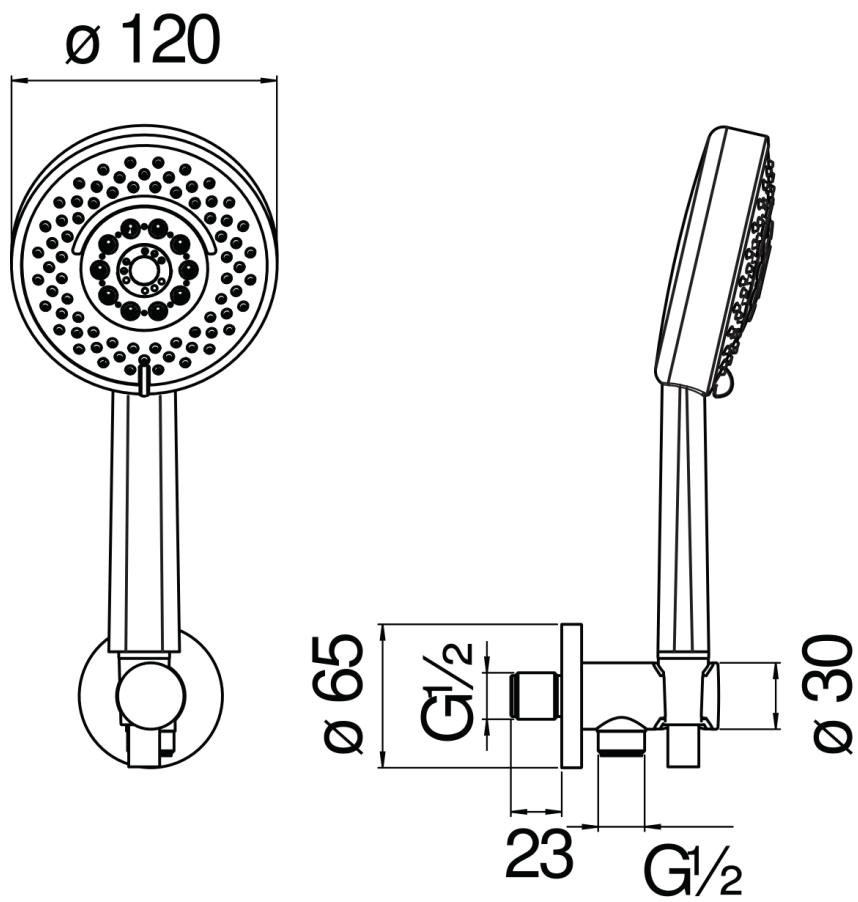

SPECIFICATIONS

Shower set with 1/2" water connection

Chrome

Teflon coated fixed hand shower support

4-jet hand shower and 150 cm hose

Packaging: 24 x 25 x 8 cm / 0,0048 m³ / 1 kg

FLOW RATE DIAGRAM: HOT/COLD WATER

— Hand shower

FLOW RATE DIAGRAM: MIXED WATER

— Hand shower