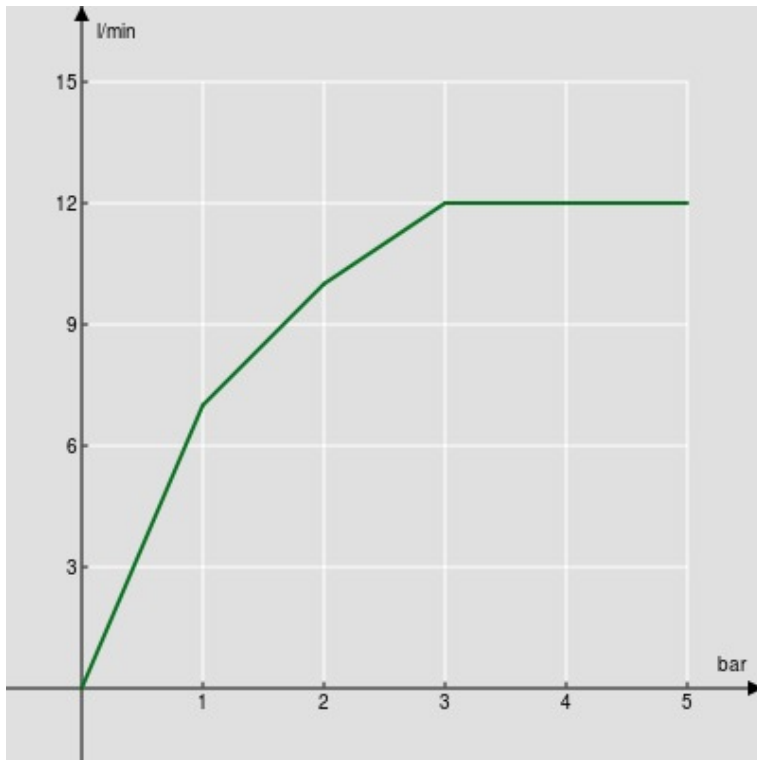

SPECIFICATIONS

Shower set

Chrome

Adjustable hand shower support

4-jet hand shower and 150 cm hose

Packaging: 24 x 25 x 8 cm / 0,0048 m<sup>3</sup> / 0,4 kg

FLOW RATE DIAGRAM: HOT/COLD WATER

— Hand shower

FLOW RATE DIAGRAM: MIXED WATER

— Hand shower