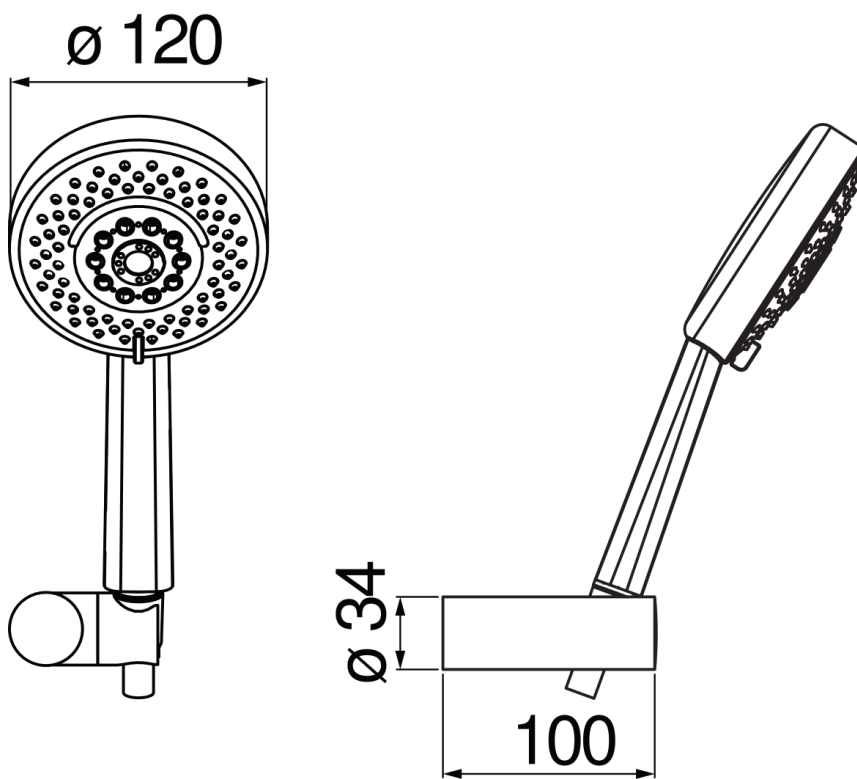

SPECIFICATIONS

Shower set

Chrome

Adjustable hand shower support

4-jet hand shower and 150 cm hose

Packaging: 24 x 25 x 8 cm / 0,0048 m<sup>3</sup> / 0,4 kg

FLOW RATE DIAGRAM: HOT/COLD WATER

— Hand shower

FLOW RATE DIAGRAM: MIXED WATER

— Hand shower