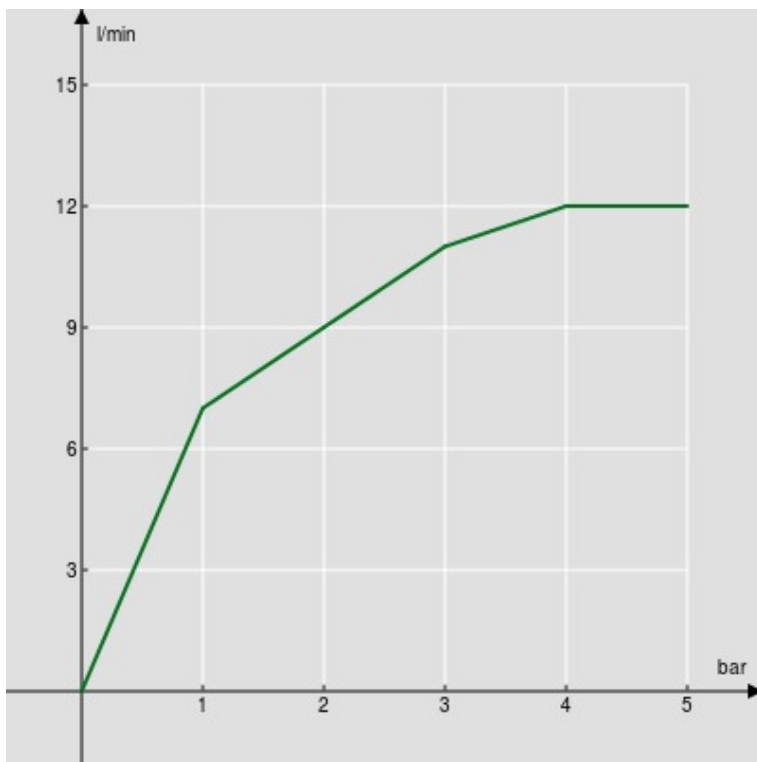

SPECIFICATIONS

Shower set

Chrome

Adjustable hand shower support

4-jet hand shower and 150 cm hose

Packaging: 24 x 25 x 8 cm / 0,0048 m<sup>3</sup> / 0,4 kg

FLOW RATE DIAGRAM: HOT/COLD WATER

— Hand shower

FLOW RATE DIAGRAM: MIXED WATER

— Hand shower