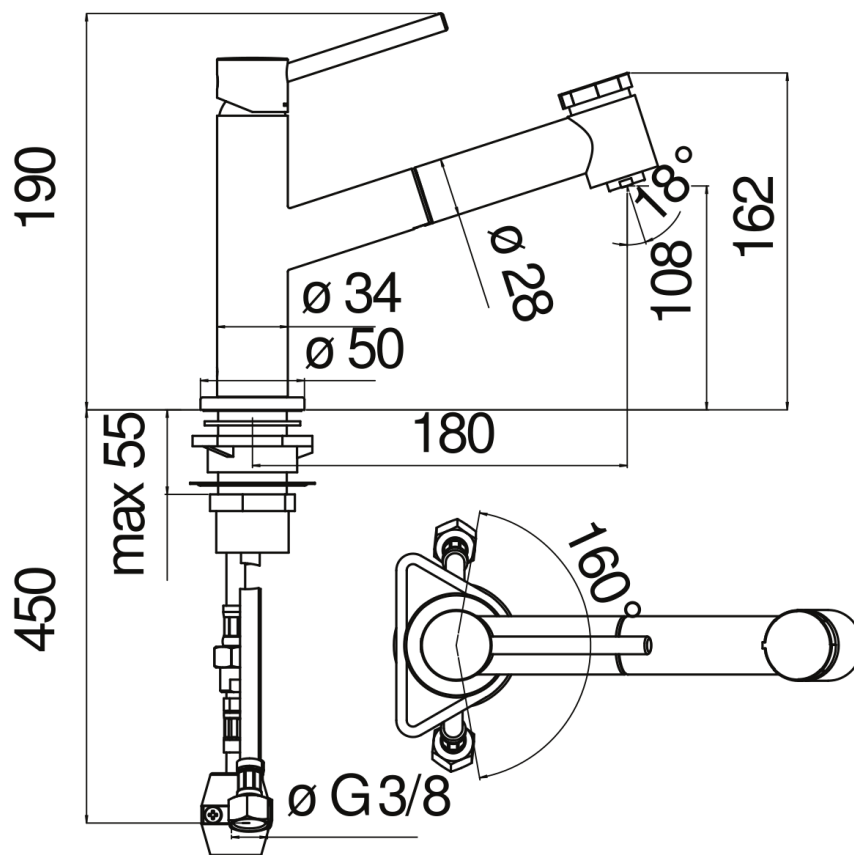

SPECIFICATIONS

Single control
Chrome
Swivel body
Pull-out 2-jet hand shower
ø 3/8" stainless steel flexible pipe
50% two step cartridge for water saving
Packaging: 41,5 x 16 x 7,5 cm / 0,00498 m³ / 1,89 kg

CERTIFICATIONS

FLOW RATE DIAGRAM: HOT/COLD WATER

FLOW RATE DIAGRAM: MIXED WATER