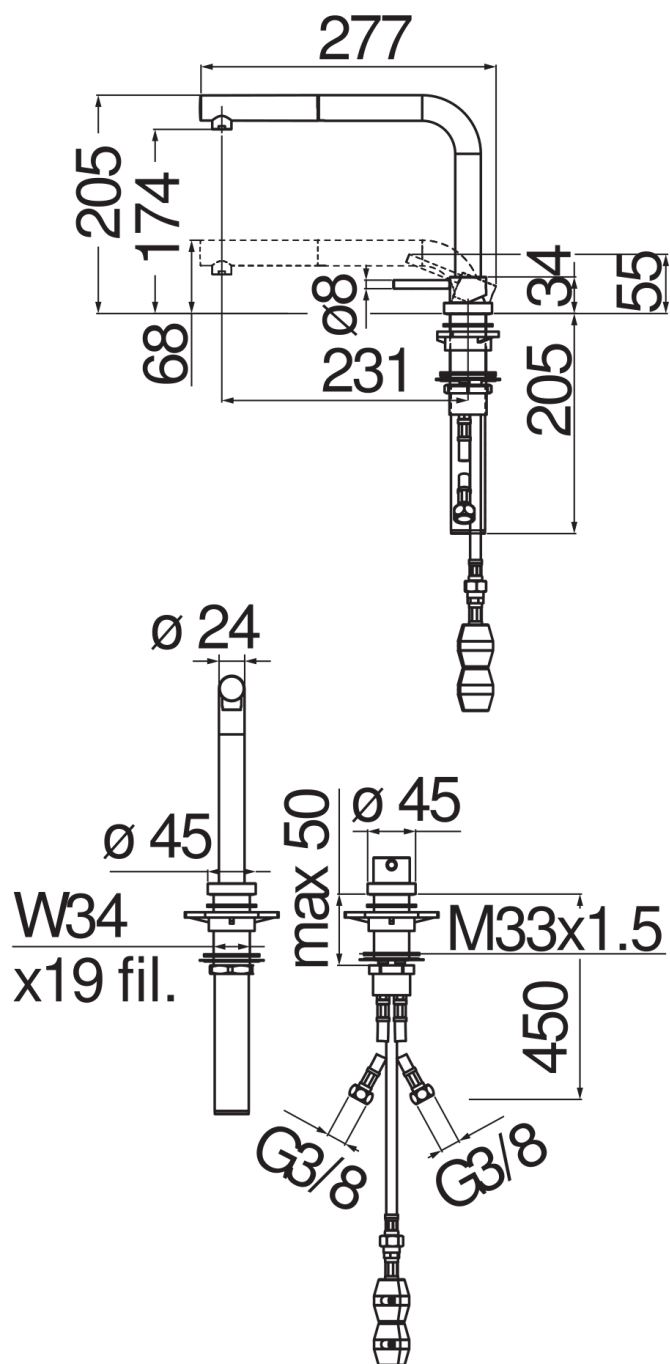

SPECIFICATIONS

Single control mixer tap with retractable spout

Chrome

360° swivel spout

Pull-out single jet hand shower

ø 3/8" stainless steel flexible pipe

50% two step cartridge for water saving

Packaging: 56,5 x 29 x 7,1 cm / 0,01163 m³ / 2,8 kg

CERTIFICATIONS

FLOW RATE DIAGRAM: HOT/COLD WATER

FLOW RATE DIAGRAM: MIXED WATER