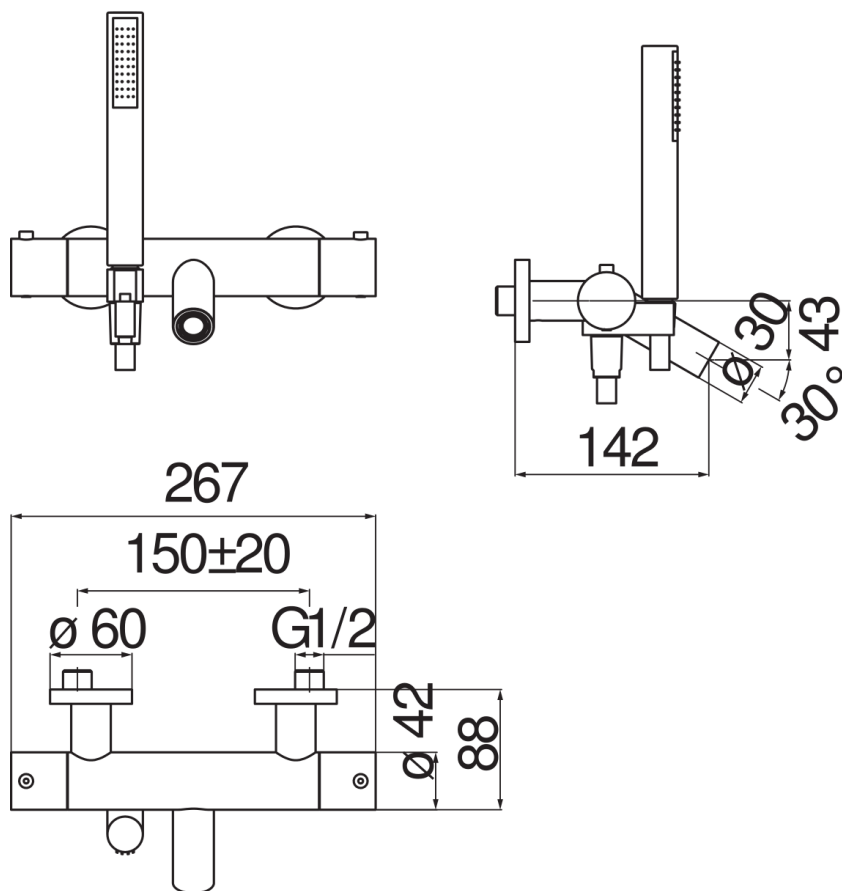

SPECIFICATIONS

External thermostatic control with shower set

Inox

38° C safety cut-out

Non-return valves

Anti limescale aerator M 24 x 1

Fixed hand shower support

Single jet hand shower and 150 cm hose

Packaging: 41 x 21 x 7 cm / 0,00603 m³ / 2,29 kg

CERTIFICATIONS

FLOW RATE DIAGRAM: HOT/COLD WATER

FLOW RATE DIAGRAM: MIXED WATER