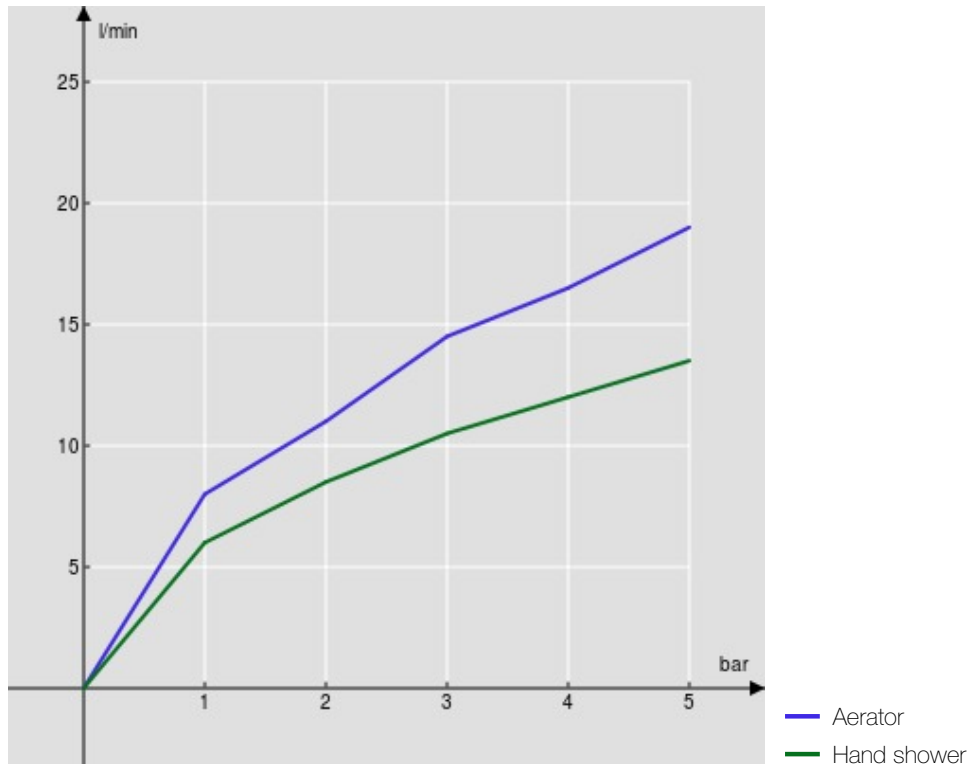

SPECIFICATIONS

External thermostatic control with shower set

Inox

38° C safety cut-out

Non-return valves

Anti limescale aerator M 24 x 1

Fixed hand shower support

Single jet hand shower and 150 cm hose

Packaging: 41 x 21 x 7 cm / 0,00603 m³ / 2,29 kg

CERTIFICATIONS

FLOW RATE DIAGRAM: HOT/COLD WATER

FLOW RATE DIAGRAM: MIXED WATER