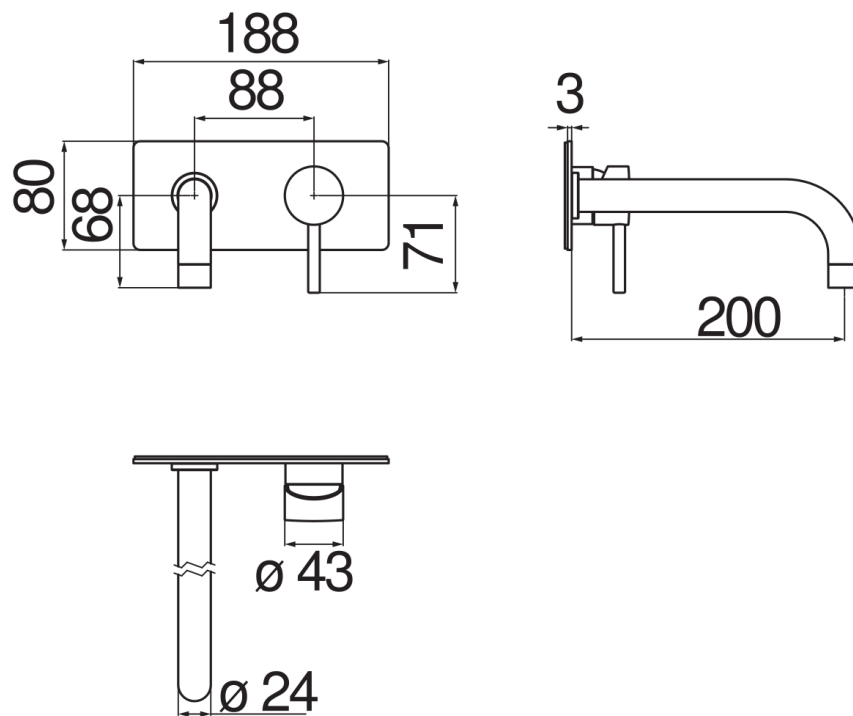

#### SPECIFICATIONS

Wall-mounted single control external part long spout

Polar white

Anti limescale aerator M 22 x 1

Length of spout 200 mm

Without waste

50% two step cartridge for water saving

Packaging: 41 x 21 x 7 cm / 0,00603 m<sup>3</sup> / 2,02 kg

#### CERTIFICATIONS

FLOW RATE DIAGRAM: HOT/COLD WATER

— Aerator

FLOW RATE DIAGRAM: MIXED WATER

— Aerator