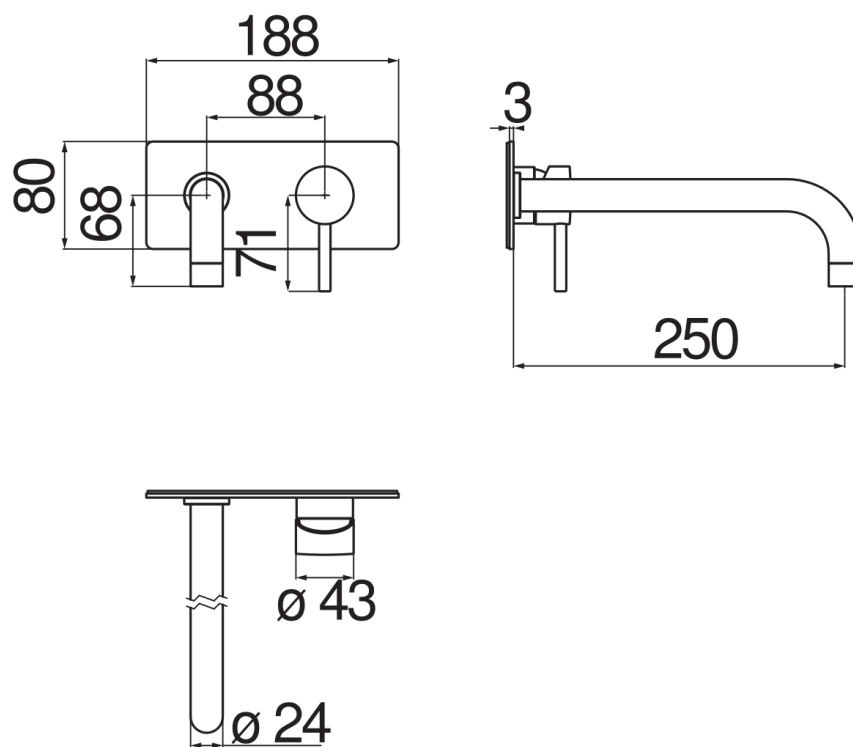

IMAGE NOT
AVAILABLE

SPECIFICATIONS

Wall-mounted single control external part long spout

Inox

Anti limescale aerator M 22 x 1

Length of spout 250 mm

Without waste

50% two step cartridge for water saving

Packaging: 32 x 16,5 x 7 cm / 0,0037 m³ / 1,2 kg

FLOW RATE DIAGRAM: HOT/COLD WATER

— Aerator

FLOW RATE DIAGRAM: MIXED WATER

— Aerator