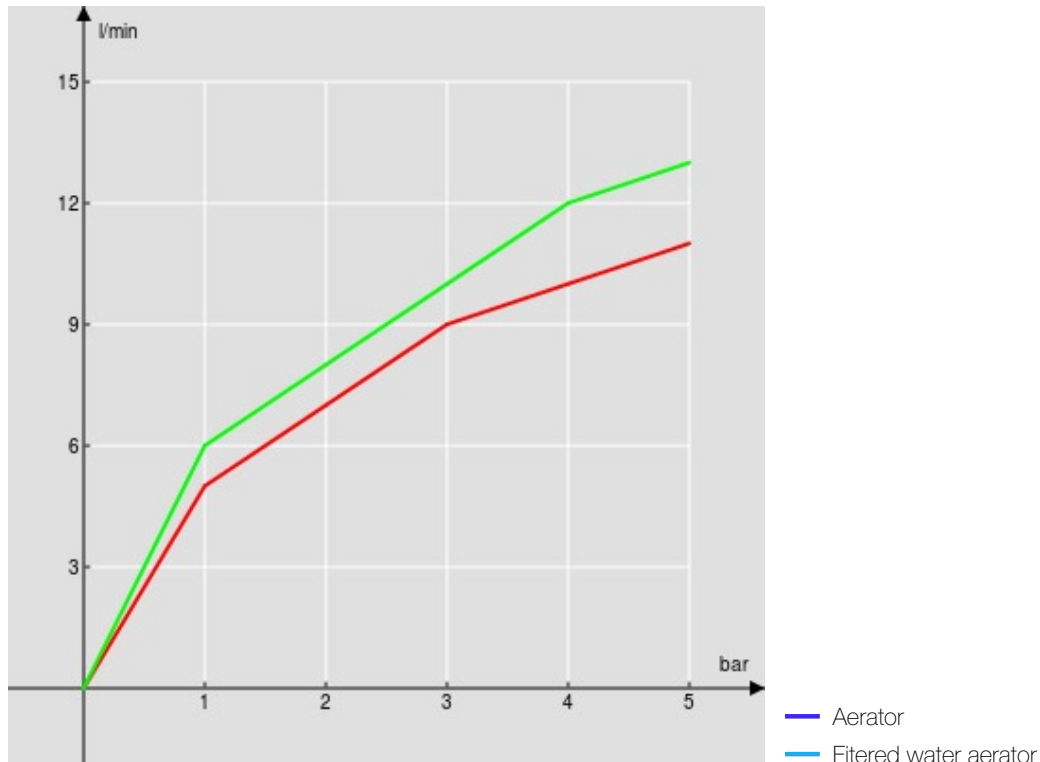

#### SPECIFICATIONS

Dual-lever with filtration system

Mora matt

180° swivel spout (adaptable 120 ° or 360 °)

Anti limescale aerator M 22 x 1, filtered water aerator

AQA drink Zinc + Magnesium BWT 650 litre filter (22°F)

Filter capacity control litre meter (batteries not included)

ø 3/8" stainless steel flexible pipe

50% two step cartridge for water saving

Packaging: 66 x 34,5 x 7 cm / 0,01594 m<sup>3</sup> / 2,63 kg

FLOW RATE DIAGRAM: HOT/COLD WATER

FLOW RATE DIAGRAM: MIXED WATER