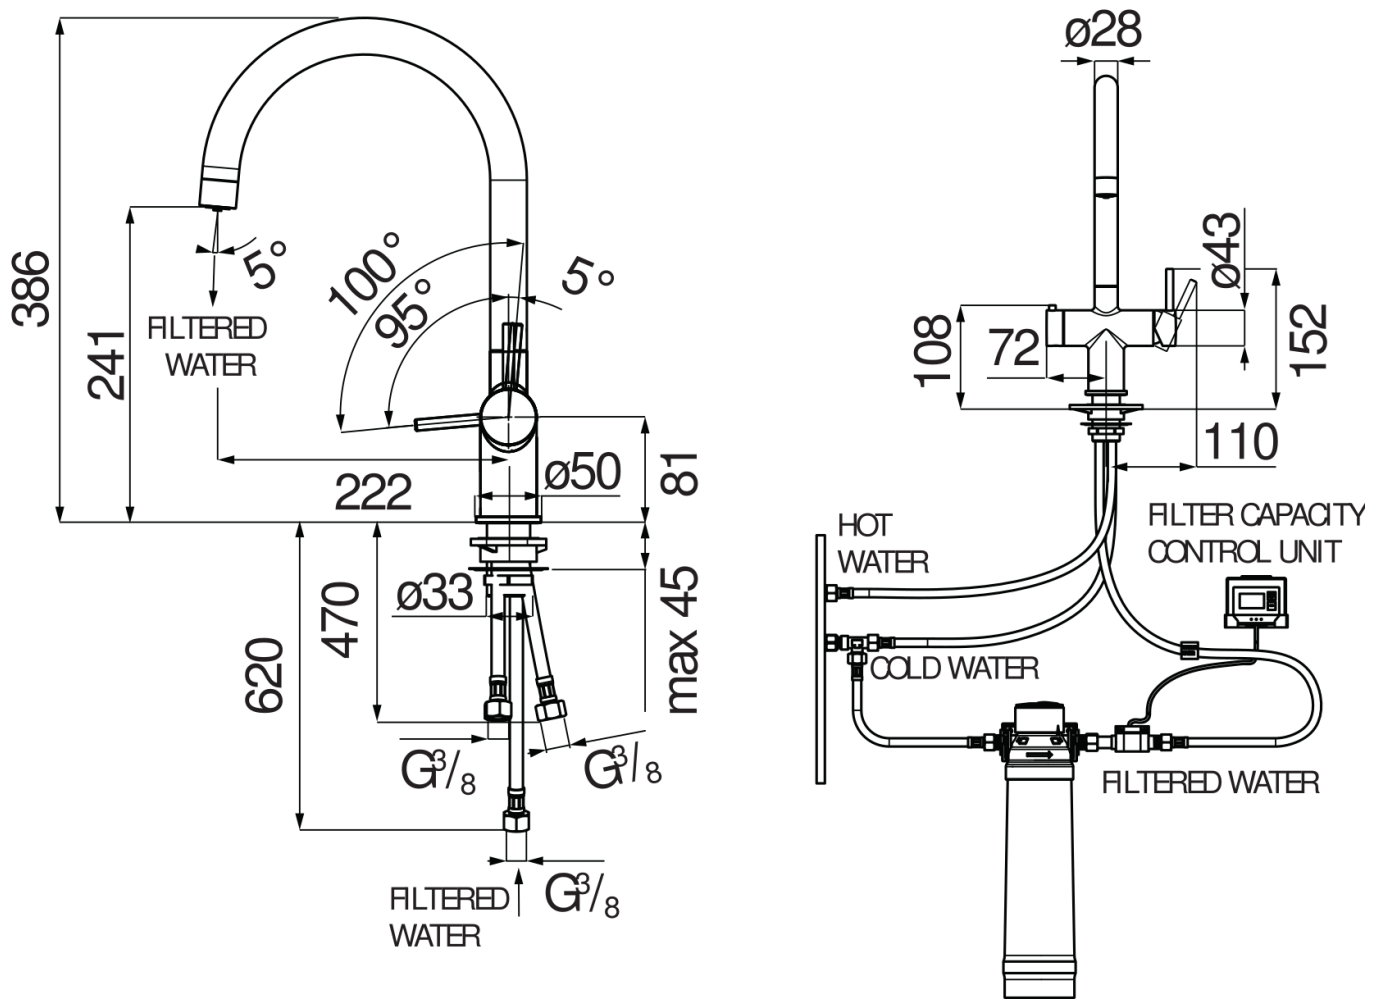

#### SPECIFICATIONS

Dual-lever with filtration system

Mora matt

180° swivel spout (adaptable 120 ° or 360 °)

Anti limescale aerator M 22 x 1, filtered water aerator

AQA drink Zinc + Magnesium BWT 650 litre filter (22°F)

Filter capacity control litre meter (batteries not included)

ø 3/8" stainless steel flexible pipe

50% two step cartridge for water saving

Packaging: 66 x 34,5 x 7 cm / 0,01594 m<sup>3</sup> / 2,63 kg

FLOW RATE DIAGRAM: HOT/COLD WATER

FLOW RATE DIAGRAM: MIXED WATER