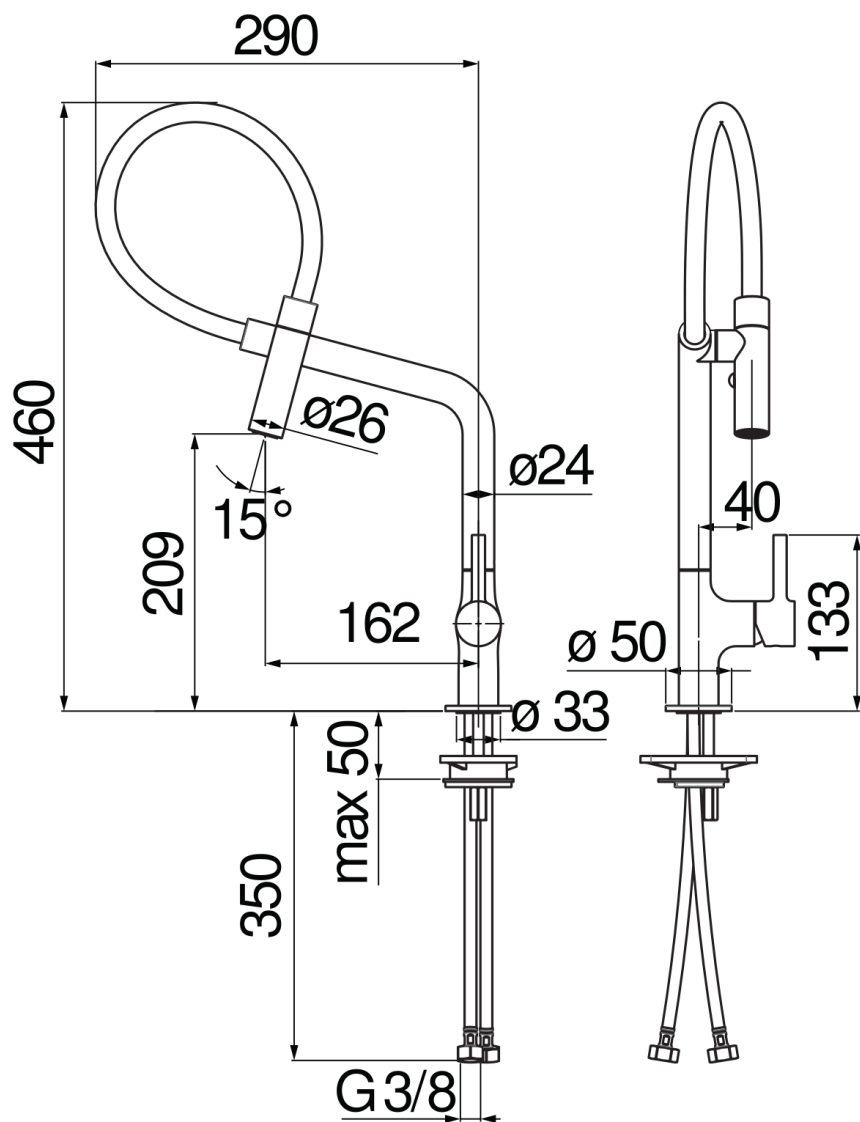

IMAGE NOT
AVAILABLE

SPECIFICATIONS

Single control
Velvet black
360° swivel spout
Directional 2 jet swivel shower head with magnetic clip
ø 3/8" stainless steel flexible pipe
50% two step cartridge for water saving
Packaging: 66 x 34,5 x 7 cm / 0,01594 m³ / 2,28 kg

CERTIFICATIONS

FLOW RATE DIAGRAM: HOT/COLD WATER

FLOW RATE DIAGRAM: MIXED WATER