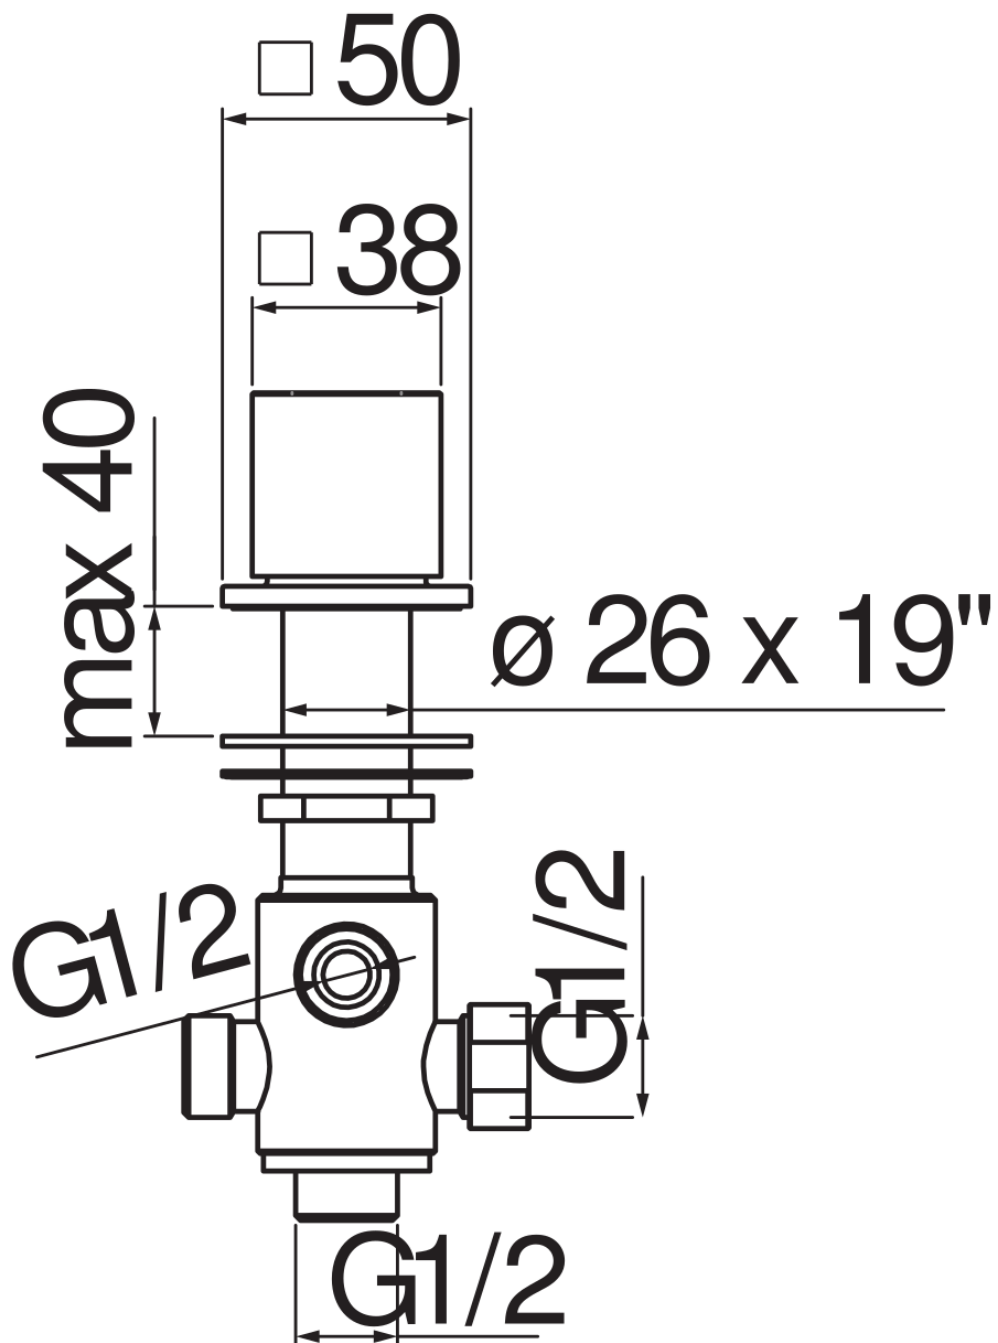

SPECIFICATIONS

2-ways deviator

Chrome

ø 1/2" outlets

Packaging: 17,1 x 10,8 x 11 cm / 0,002031 m³ / 1,248 kg

FLOW RATE DIAGRAM: HOT/COLD WATER