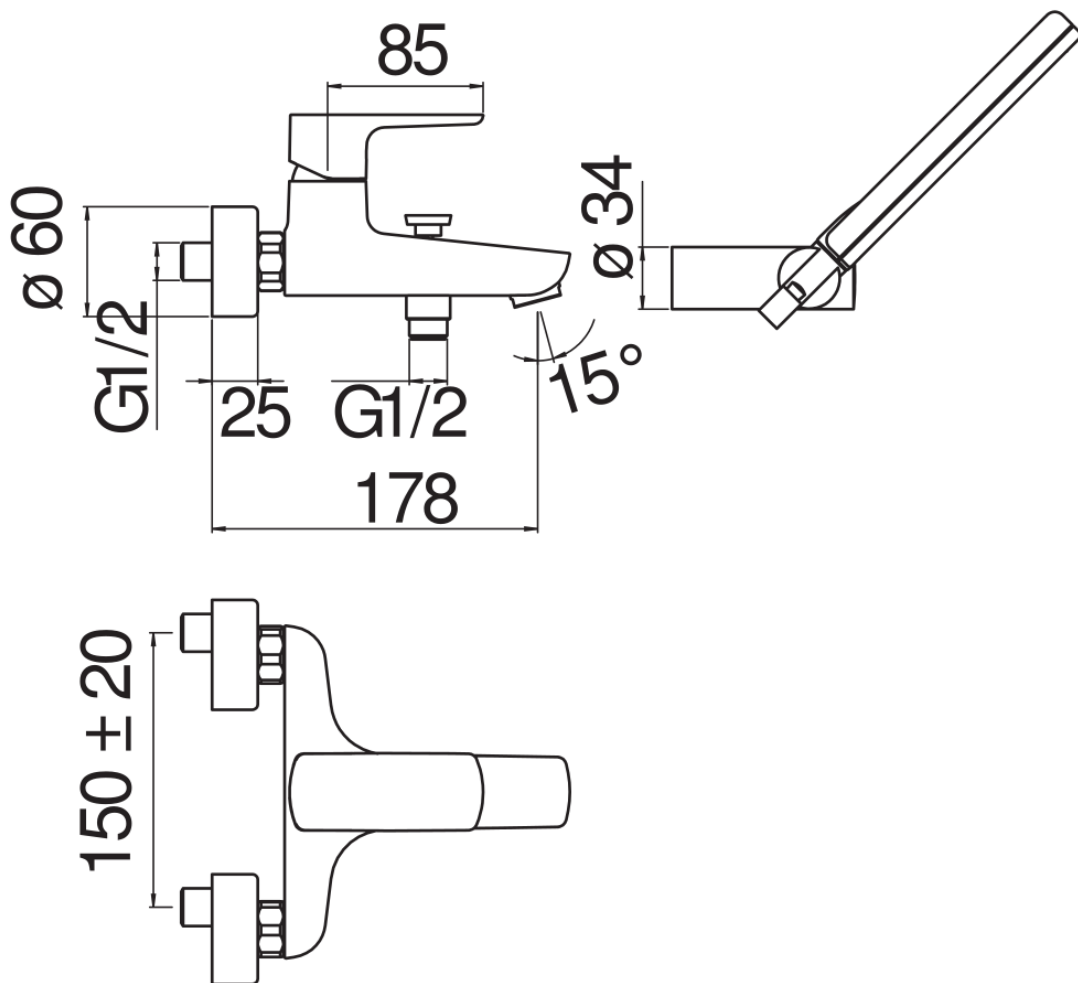

#### SPECIFICATIONS

External single control mixer tap with shower set  
Chrome  
Anti limescale aerator M 28 x 1  
Adjustable hand shower support  
Single jet hand shower and 150 cm hose  
50% two step cartridge for water saving  
Packaging: 25,4 x 21,2 x 17 cm / 0,00915 m<sup>3</sup> / 2,86 kg

#### CERTIFICATIONS

FLOW RATE DIAGRAM: HOT/COLD WATER

FLOW RATE DIAGRAM: MIXED WATER