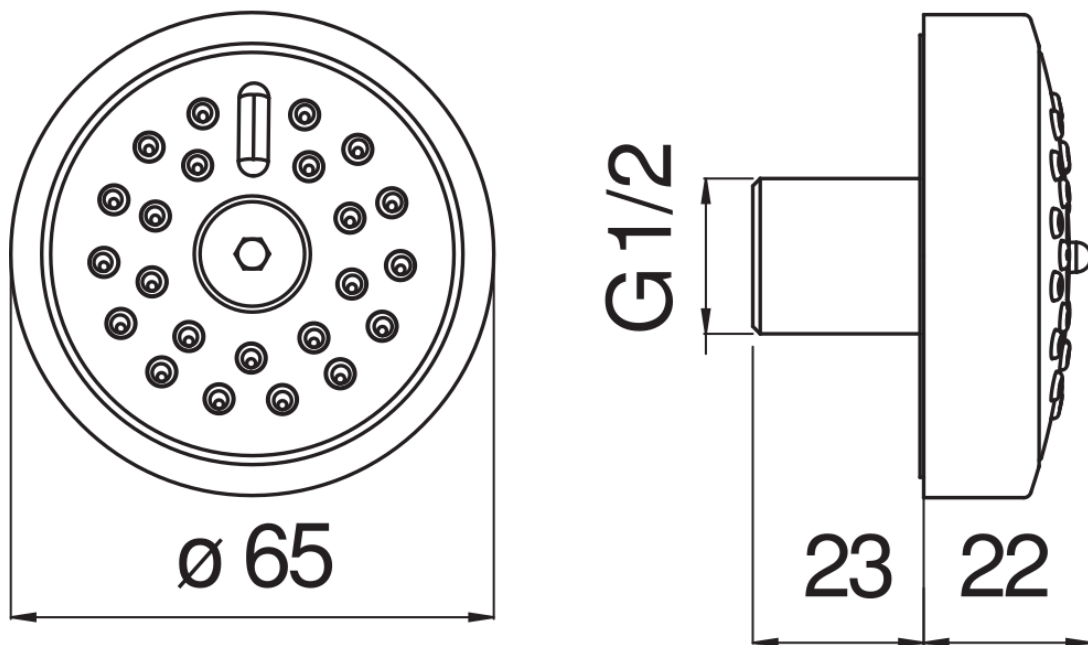

SPECIFICATIONS

External bodyjet

Moon drop PVD

Adjustable rain jet

Packaging: 14 x 7 x 7 cm / 0,00069 m<sup>3</sup> / 0,4 kg

FLOW RATE DIAGRAM: HOT/COLD WATER