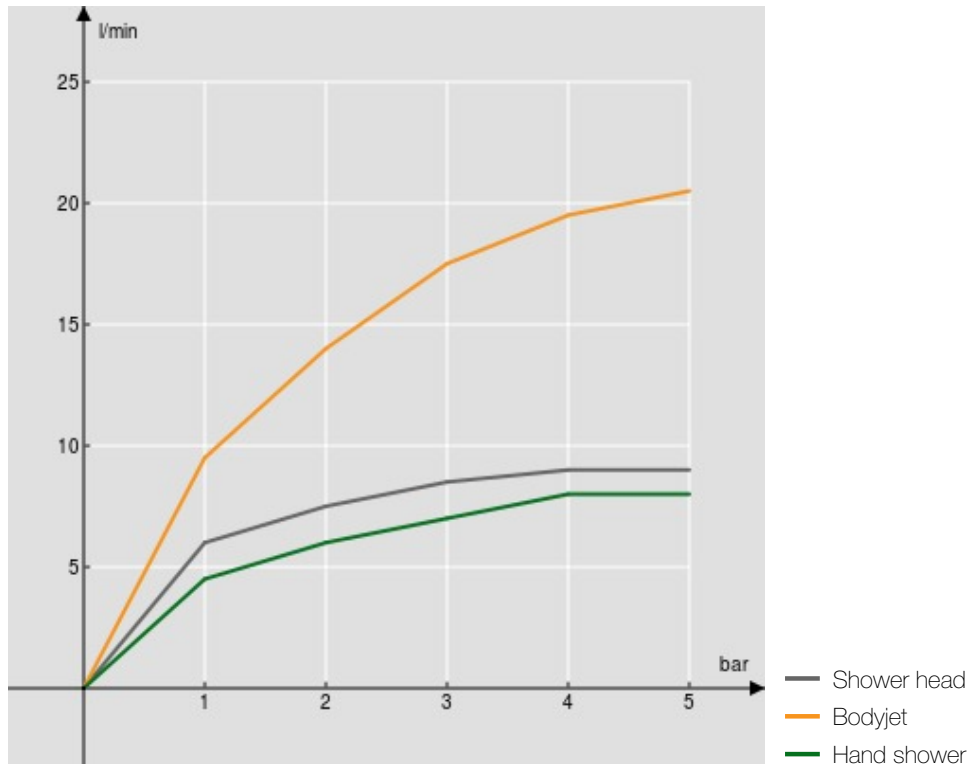

SPECIFICATIONS

Flush-fit multifunction thermostatic mixer

Chrome

38° C safety cut-out

Swivel shower head ø 200 mm

Anti limescale system

Rain jet bodyjet

Fixed hand shower support

Single jet hand shower and 150 cm hose

Packaging: 190 x 33 x 18 cm / 0,11286 m³ / 18,8 kg

FLOW RATE DIAGRAM: HOT/COLD WATER

FLOW RATE DIAGRAM: MIXED WATER