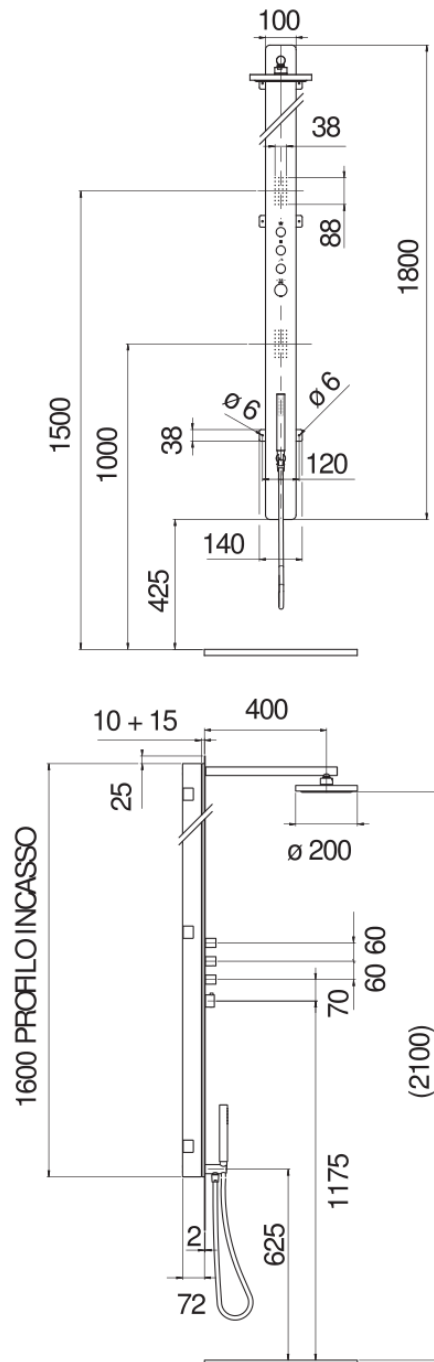

SPECIFICATIONS

Flush-fit multifunction thermostatic mixer

Chrome

38° C safety cut-out

Swivel shower head ø 200 mm

Anti limescale system

Rain jet bodyjet

Fixed hand shower support

Single jet hand shower and 150 cm hose

Packaging: 190 x 33 x 18 cm / 0,11286 m³ / 18,8 kg

FLOW RATE DIAGRAM: HOT/COLD WATER

FLOW RATE DIAGRAM: MIXED WATER