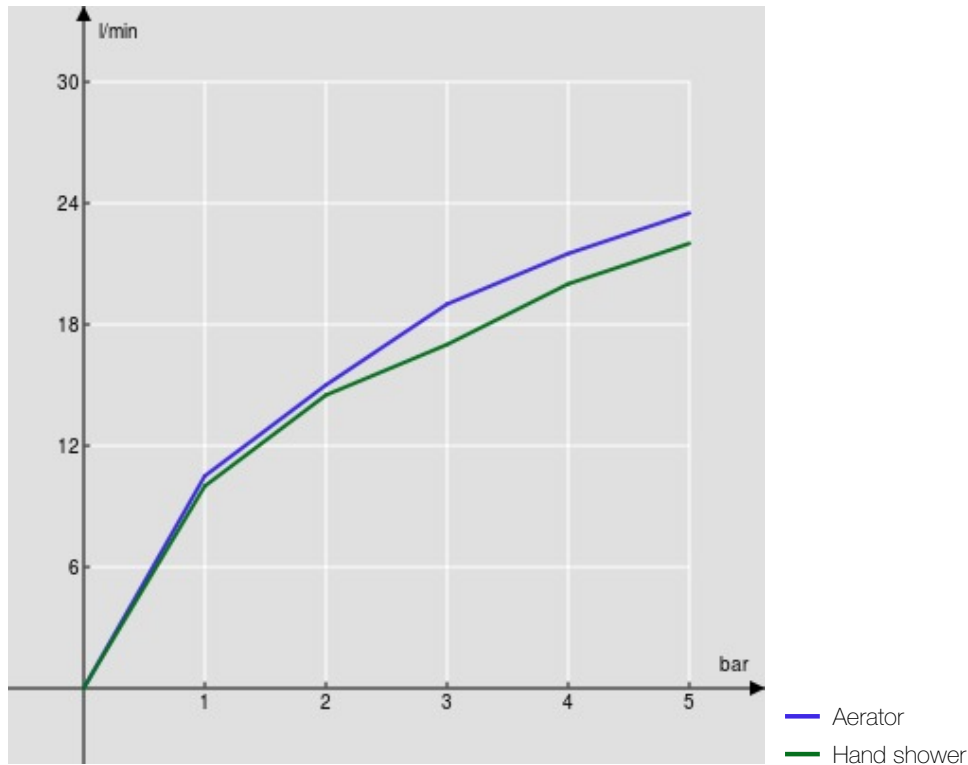

IMAGE NOT
AVAILABLE

SPECIFICATIONS

Single control

Velvet black

Anti limescale aerator M 24 x 1

Auto return deviator

Non-return valves

ø 1/2" outlet

50% two step cartridge for water saving

Packaging: 41,5 x 21,2 x 7,8 cm / 0,006862 m³ / 1,87 kg

FLOW RATE DIAGRAM: HOT/COLD WATER

FLOW RATE DIAGRAM: MIXED WATER