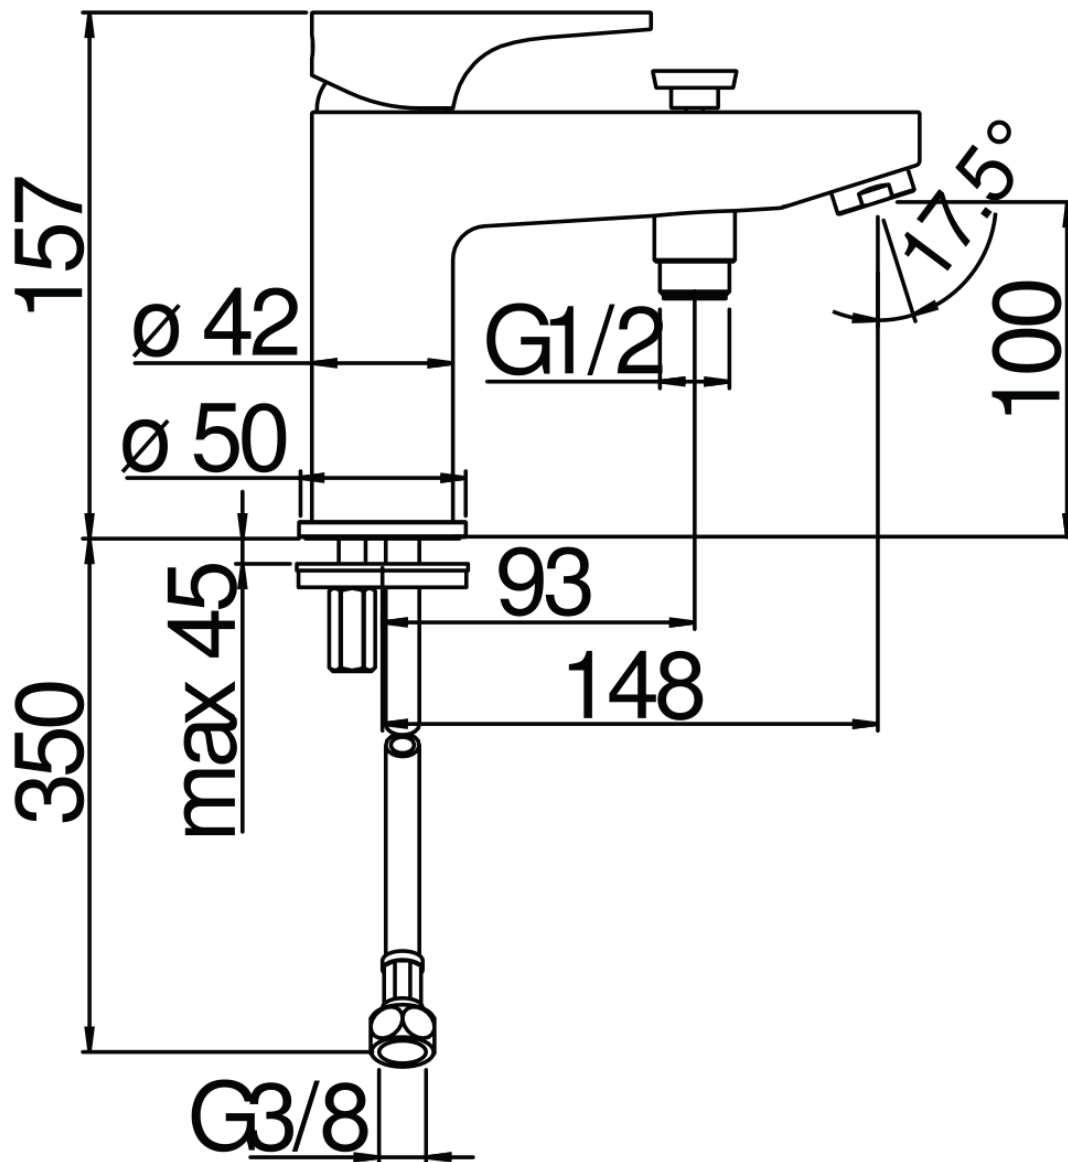

IMAGE NOT
AVAILABLE

SPECIFICATIONS

Single control

Velvet black

Anti limescale aerator M 24 x 1

Auto return deviator

Non-return valves

ø 1/2" outlet

50% two step cartridge for water saving

Packaging: 41,5 x 21,2 x 7,8 cm / 0,006862 m³ / 1,87 kg

FLOW RATE DIAGRAM: HOT/COLD WATER

FLOW RATE DIAGRAM: MIXED WATER