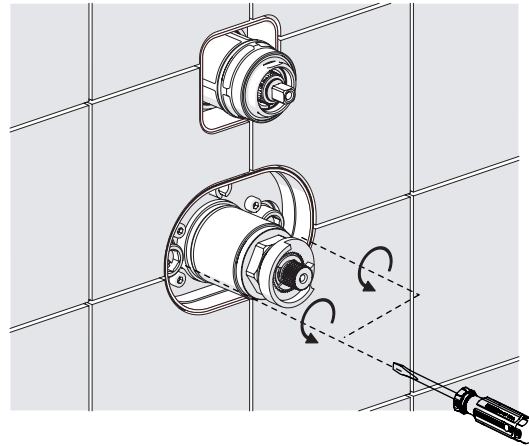

REF.
MANUAL
WE00104

7

9

NOBILIS
The Best Technology for Water

WE00104/T

LK00104

UP94104

IISTR00104/T#--STD