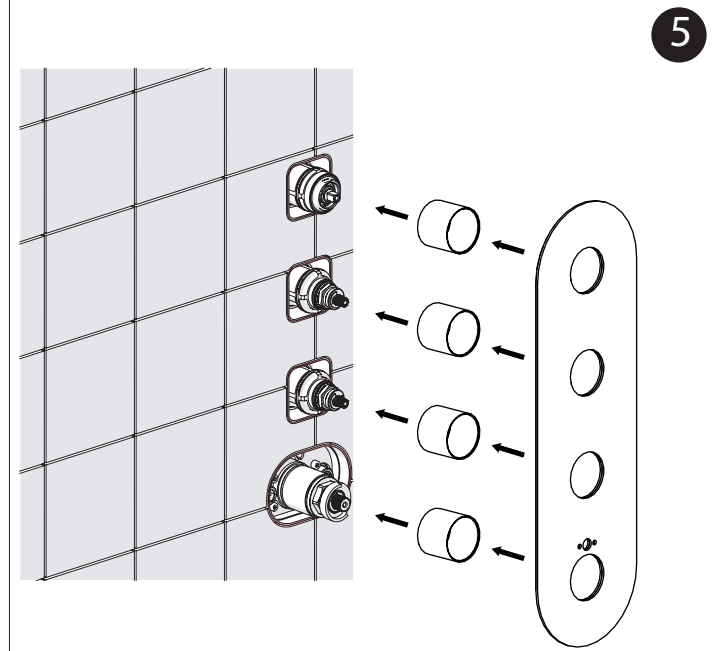

REF.
MANUAL
WE00104

7

9

NOBILIS
The Best Technology for Water

WE00104/T

LK00104

UP94104

IISTR00104/T#--STD