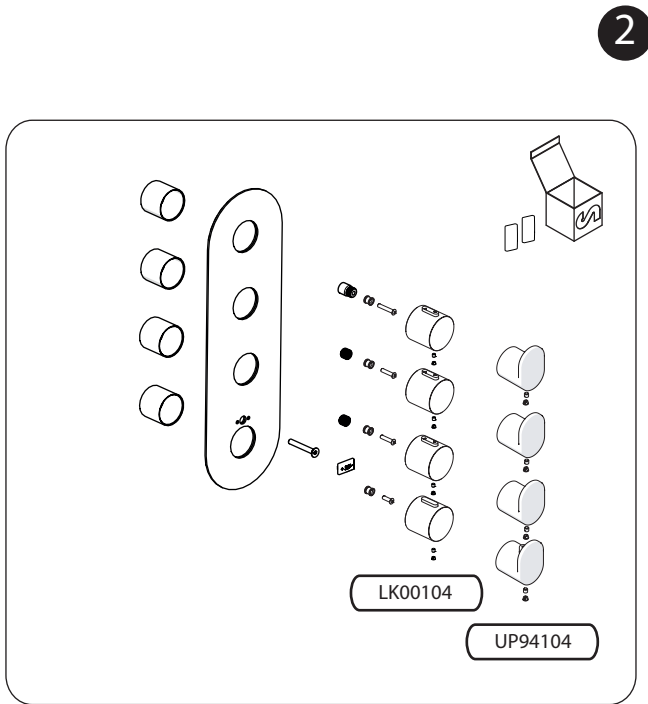

REF.
MANUAL
WE00104

7

9

NOBILIS
The Best Technology for Water

WE00104/T

LK00104

UP94104

IISTR00104/T#--STD