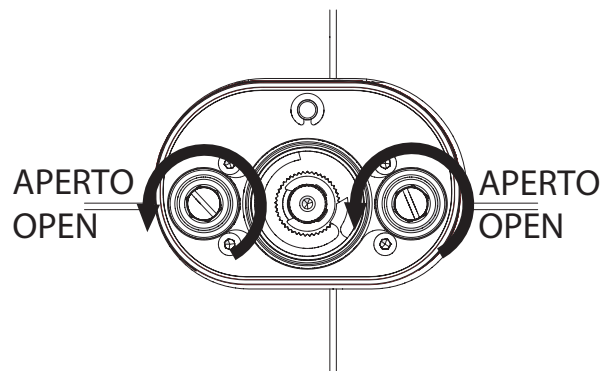

Not included / Non incluso / Non Inclus / Nie zawarty / No incluido / Nao incluido

1

3

5

REF.
MANUAL
WE00103

2

4

6