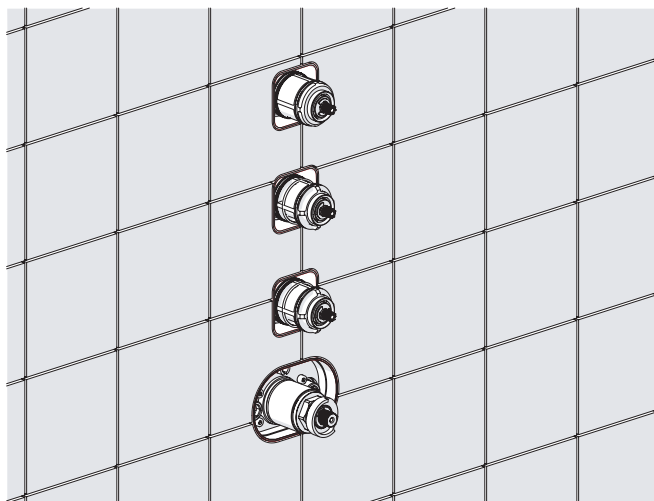

5

REF.
MANUAL
WE00103

2