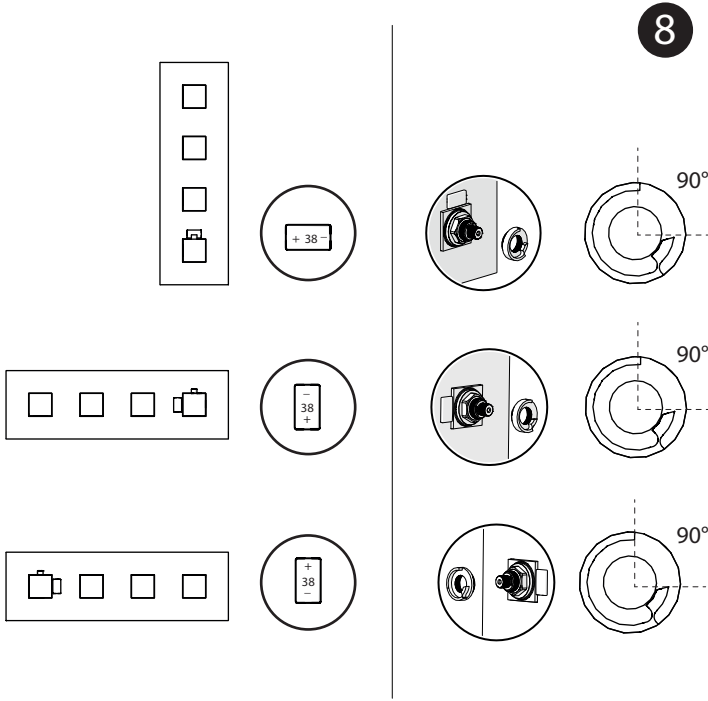

POSIZIONARE LA MANIGLIA CON CARTUCCIA CHIUSA COME IN FIGURA  
 POSITION THE HANDLE WITH CLOSED CARTRIDGE AS SHOWN

7

**NOBILIS®**  
 The Best Technology for Water

www.grupponobili.it

- MI102103
- CB00103
- SF00103
- RY00103
- TW00103