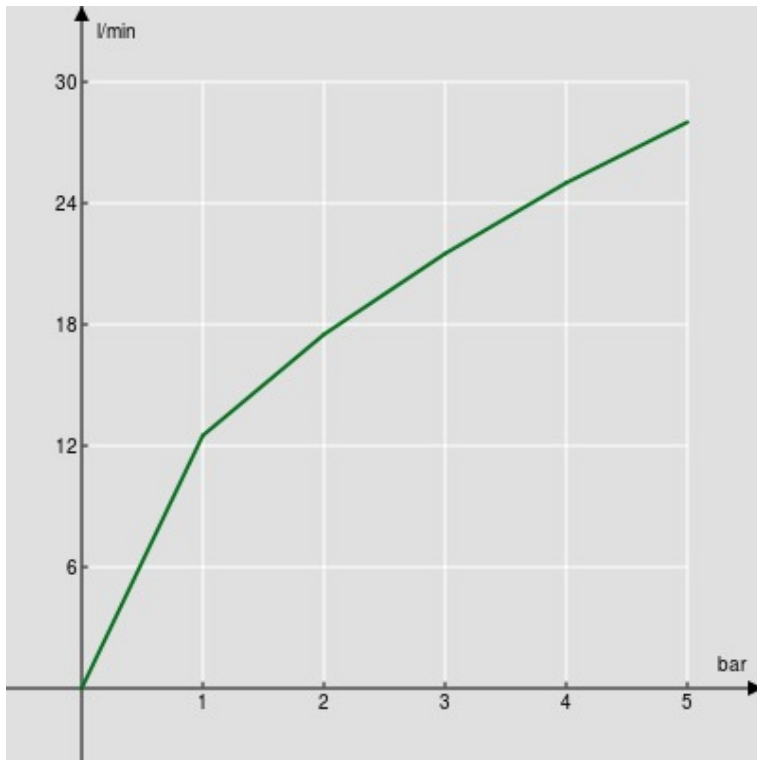

SPECIFICATIONS

Wall rail

Chrome

Sliding swivel hand shower support

Single jet hand shower and 150 cm hose

Packaging: 1 kg

FLOW RATE DIAGRAM: HOT/COLD WATER

— Hand shower