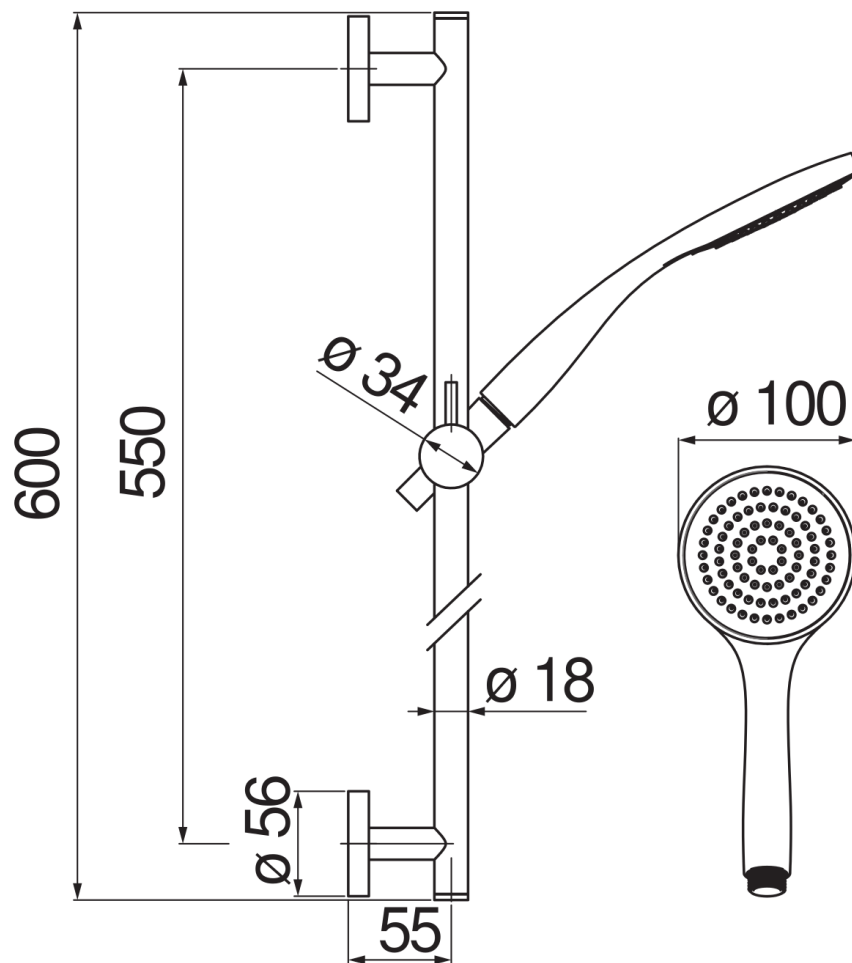

SPECIFICATIONS

Wall rail

Chrome

Sliding swivel hand shower support

Single jet hand shower and 150 cm hose

Packaging: 1 kg

FLOW RATE DIAGRAM: HOT/COLD WATER

— Hand shower