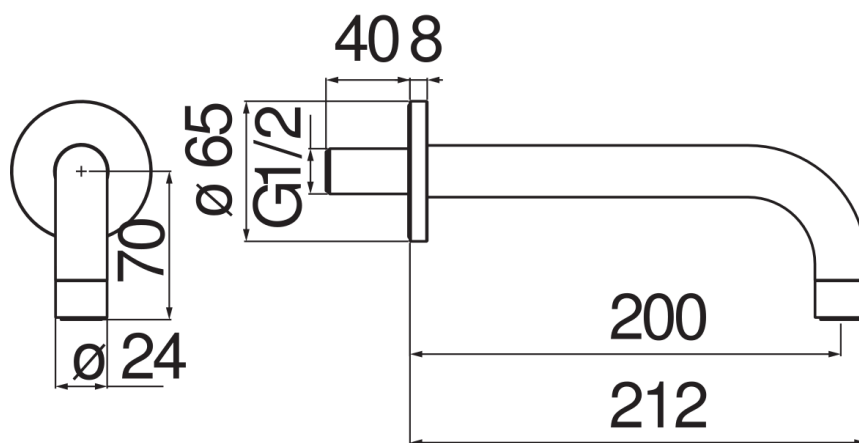

SPECIFICATIONS

Wall mounted spout

Chrome

Anti limescale aerator M 22 x 1

Length 200 mm

Packaging: 40,8 x 7 x 25,5 cm / 0,00728 m³ / 0,6 kg

FLOW RATE DIAGRAM: HOT/COLD WATER