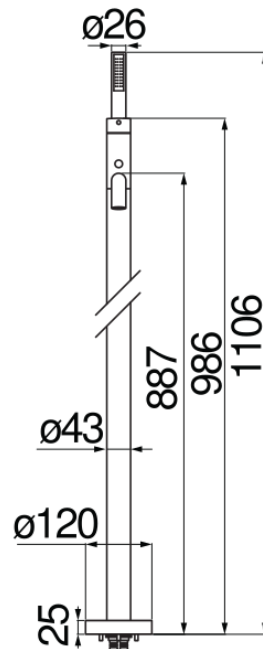

SPECIFICATIONS

2-way single control external part

Chocolate red PVD

Anti limescale aerator M 24 x 1

Auto return deviator

Single jet hand shower and 150 cm hose

Packaging: 110,5 x 44 x 17,5 cm / 0,08509 m³ / 2,4 kg

FLOW RATE DIAGRAM: HOT/COLD WATER

FLOW RATE DIAGRAM: MIXED WATER