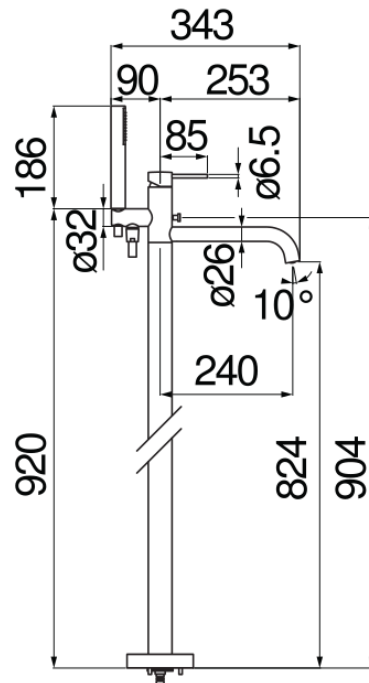

SPECIFICATIONS

2-way single control external part

Chocolate red PVD

Anti limescale aerator M 24 x 1

Auto return deviator

Single jet hand shower and 150 cm hose

Packaging: 110,5 x 44 x 17,5 cm / 0,08509 m³ / 2,4 kg

FLOW RATE DIAGRAM: HOT/COLD WATER

FLOW RATE DIAGRAM: MIXED WATER