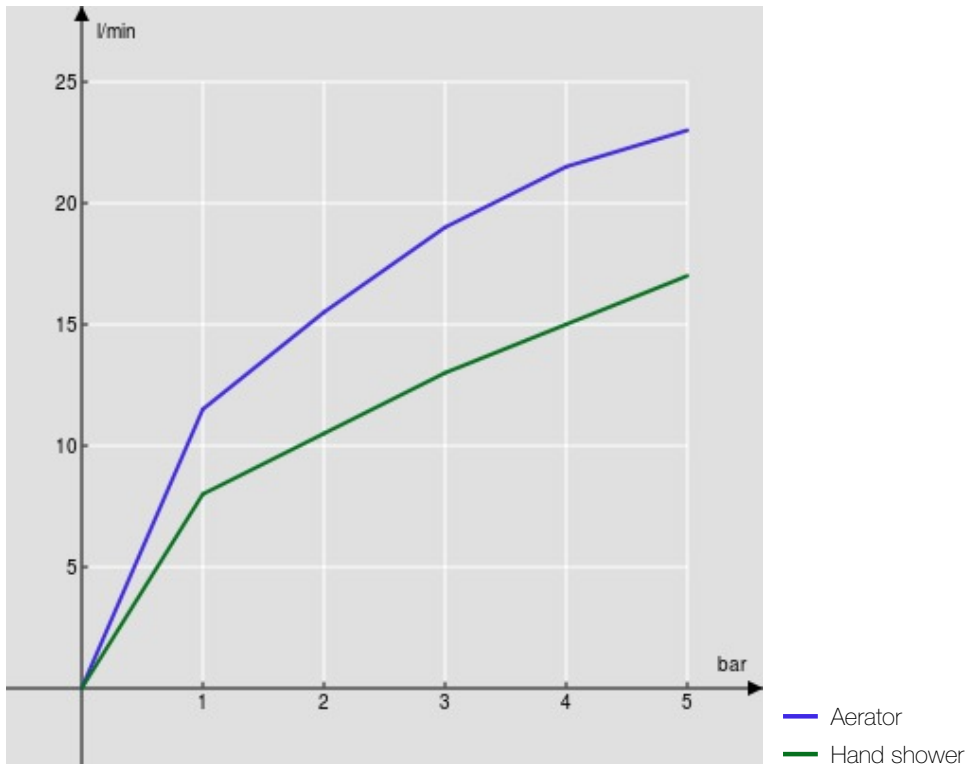

SPECIFICATIONS

2-way single control external part

Chocolate red PVD

Anti limescale aerator M 24 x 1

Auto return deviator

Single jet hand shower and 150 cm hose

Packaging: 110,5 x 44 x 17,5 cm / 0,08509 m³ / 2,4 kg

FLOW RATE DIAGRAM: HOT/COLD WATER

FLOW RATE DIAGRAM: MIXED WATER